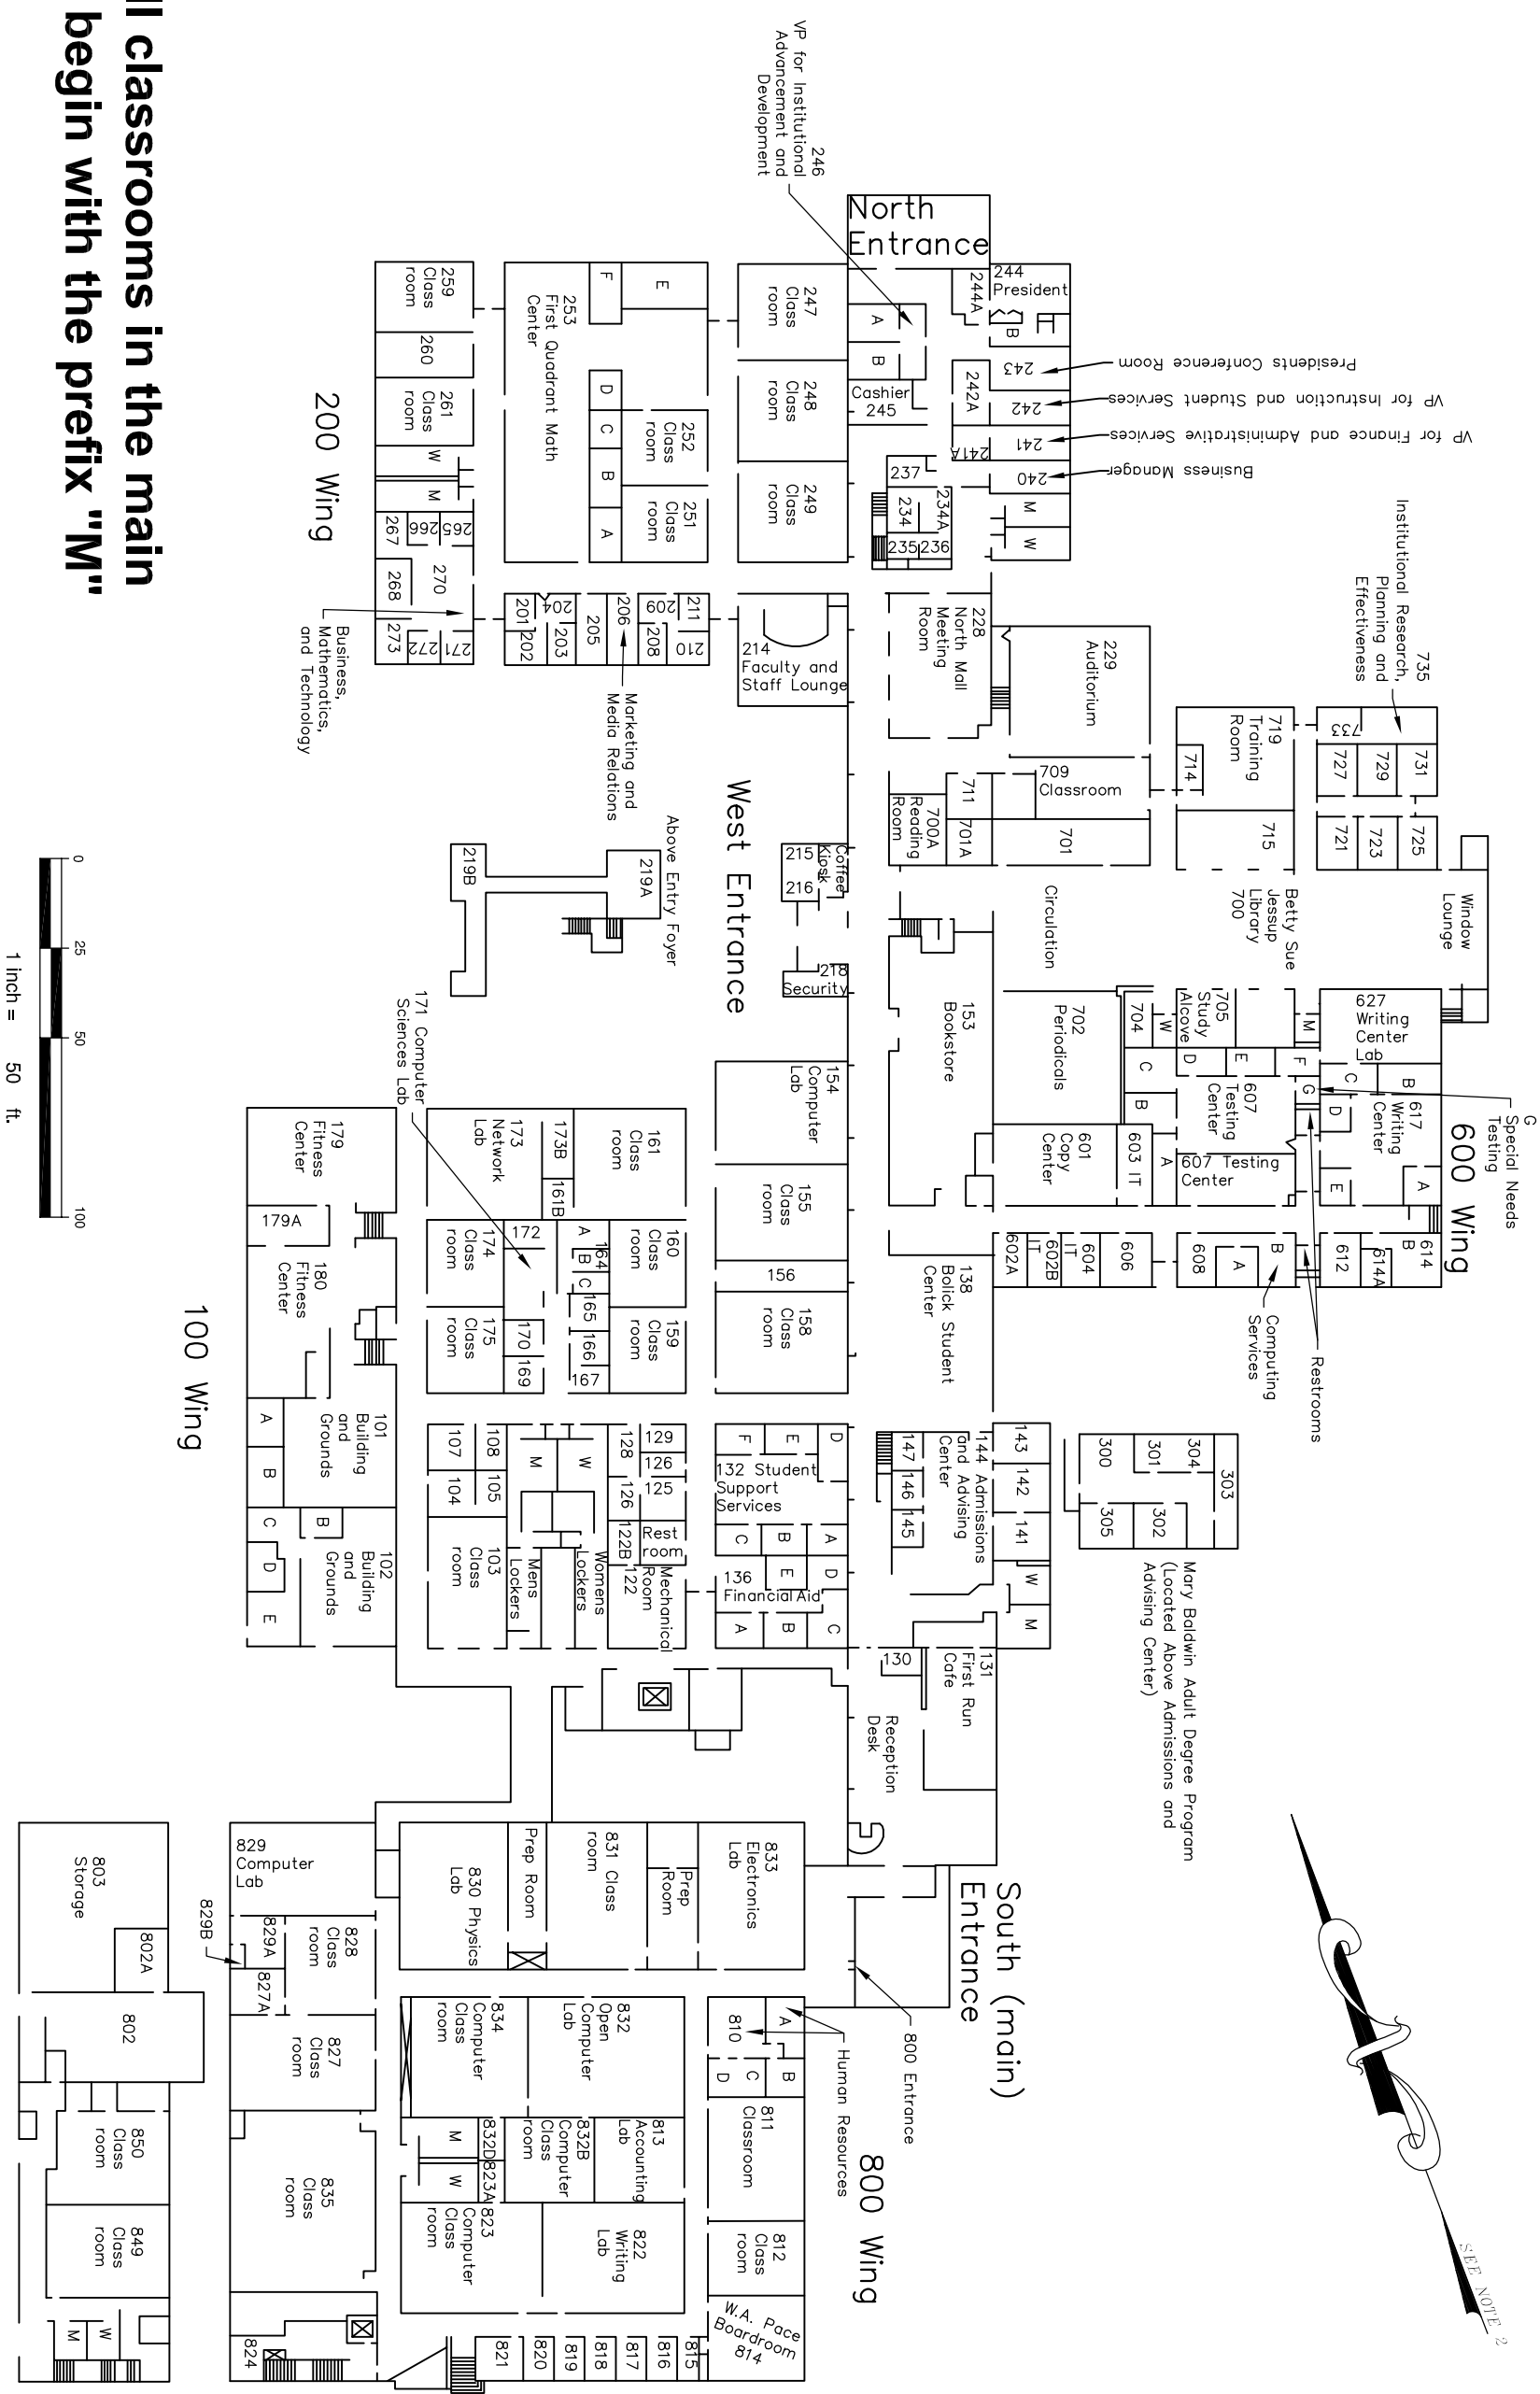

Note: All classrooms in the main building begin with the prefix "M"

MAIN BUILDING FLOOR PLAN

PIEDMONT VA COMMUNITY COLLEGE, CHARLOTTESVILLE, VA

700 Harris Street, Suite E
Charlottesville, VA 22903
434-295-0700 Fax: 434-295-2105

Blacksburg, VA
Richmond, VA
Hampton Roads, VA