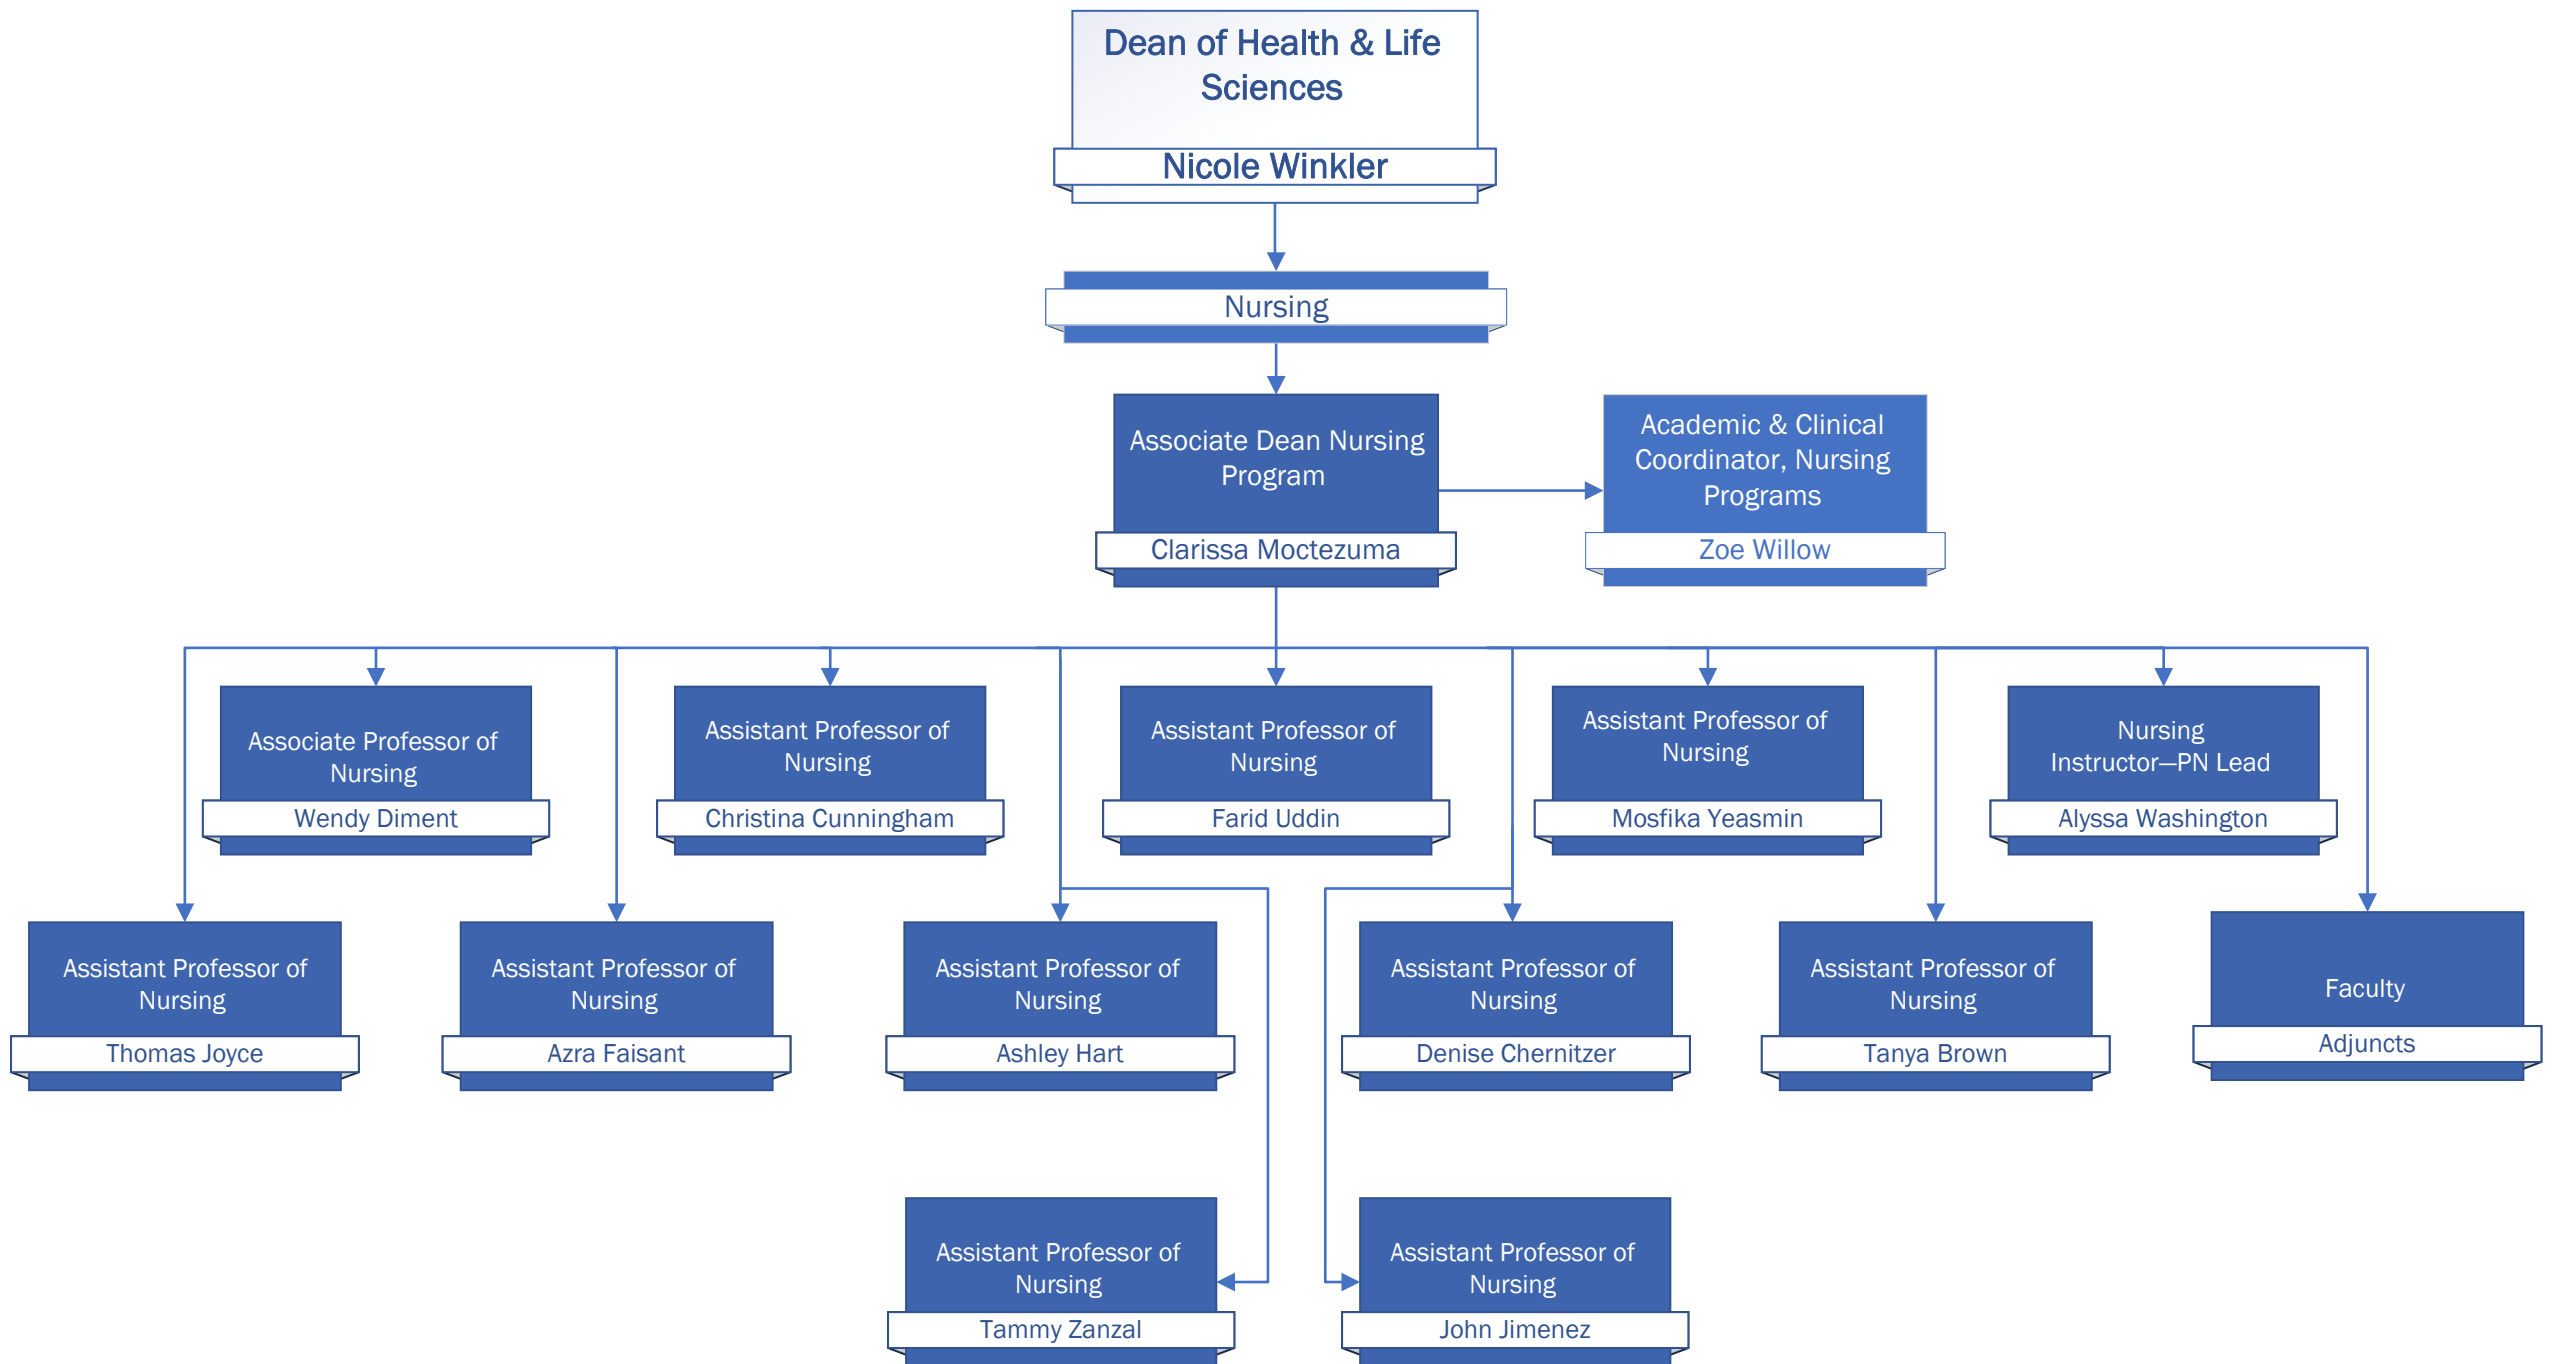

Business, Mathematics & Technologies

Health & Life Sciences

Health & Life Sciences

Workforce Development

Executive Director of
Workforce Development &
Corporate Partnerships
Katherine Hansen

Director of FastForward & Open
Enrollment Programs

Shonny Cooke

Operations and
Registration Manager

Todd Moellendick

Program Manager
Healthcare

Toni Peterson

WFS Adjunct

Instructors

Program Manager
Skilled Trades