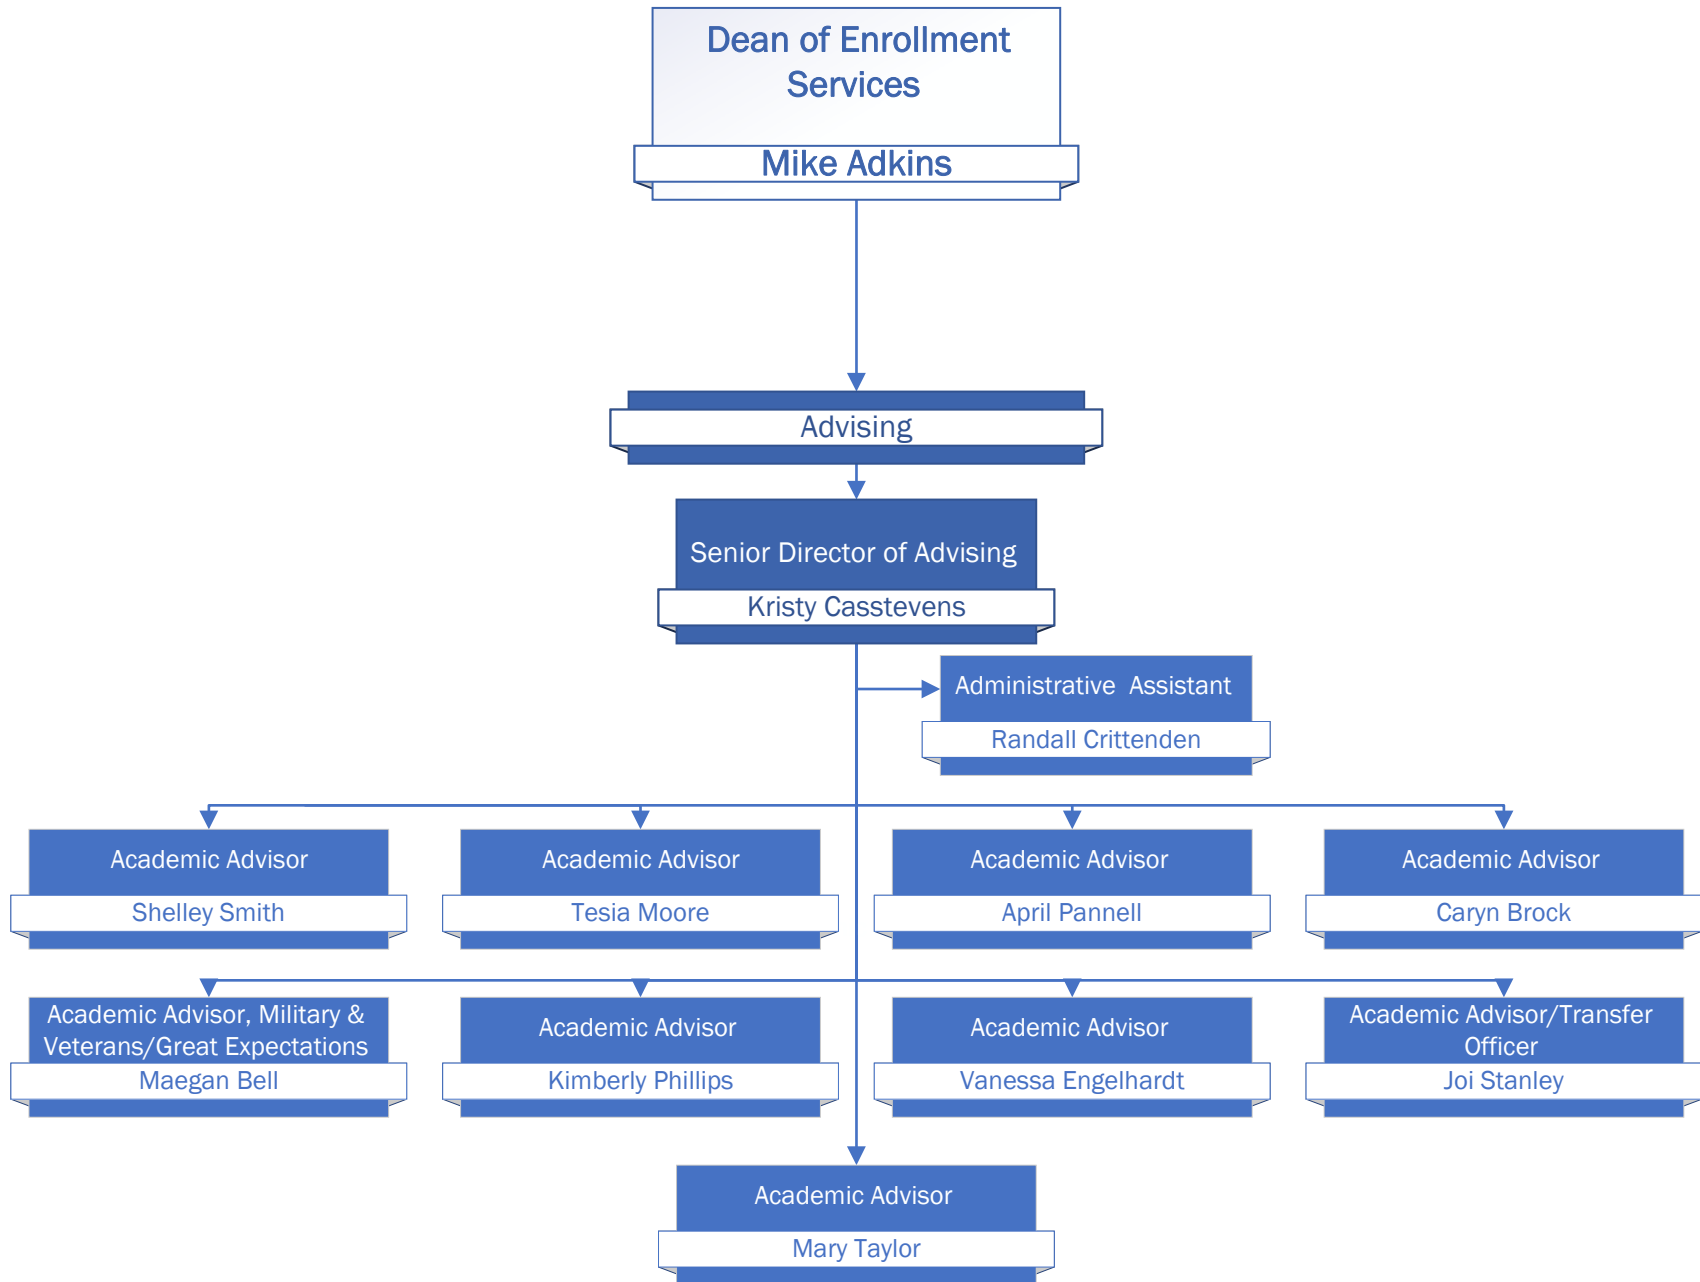

Scott Ishler

WFS Adjunct

Instructors

Operations Support
Specialist

Susan Bayker

Program Support Specialist
(part-time)

vacant

FastForward/G3 Coach

vacant

Thomas Jefferson Adult & Career Education (TJACE)

Library and Academic Support

Student Support & Community Partnerships

Student Support & Community Partnerships

Student Support & Community Partnerships