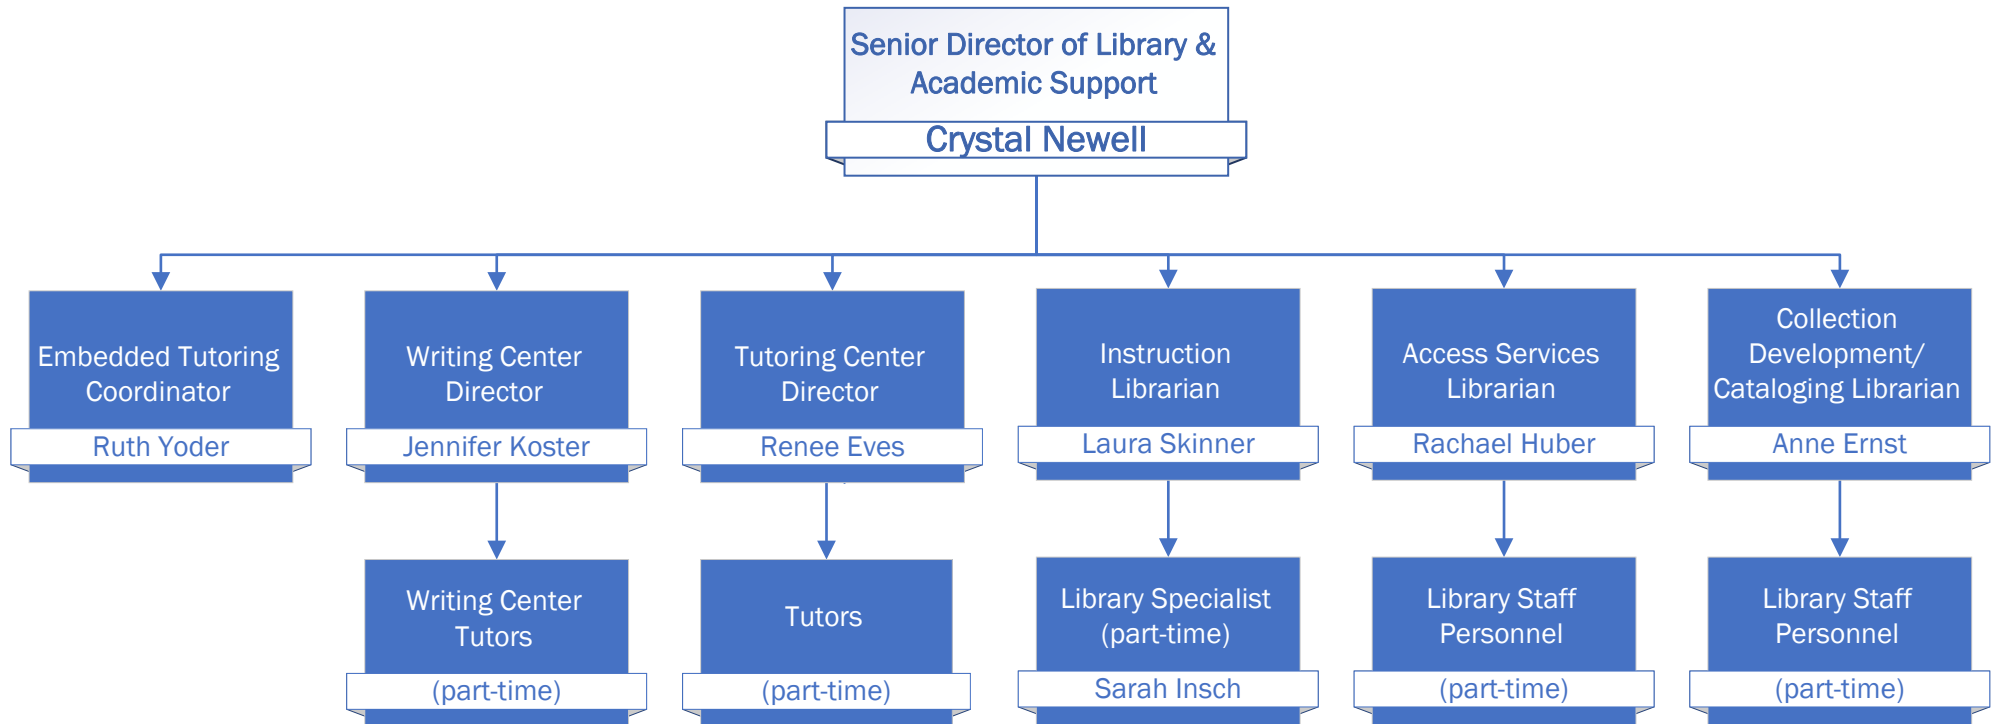

Scott Ishler

WFS Adjunct

Instructors

Operations Support
Specialist

Susan Bayker

Program Support Specialist
(part-time)

vacant

FastForward/G3 Coach

vacant

Thomas Jefferson Adult & Career Education (TJACE)

Library and Academic Support

Student Support & Community Partnerships

Student Support & Community Partnerships

Student Support & Community Partnerships