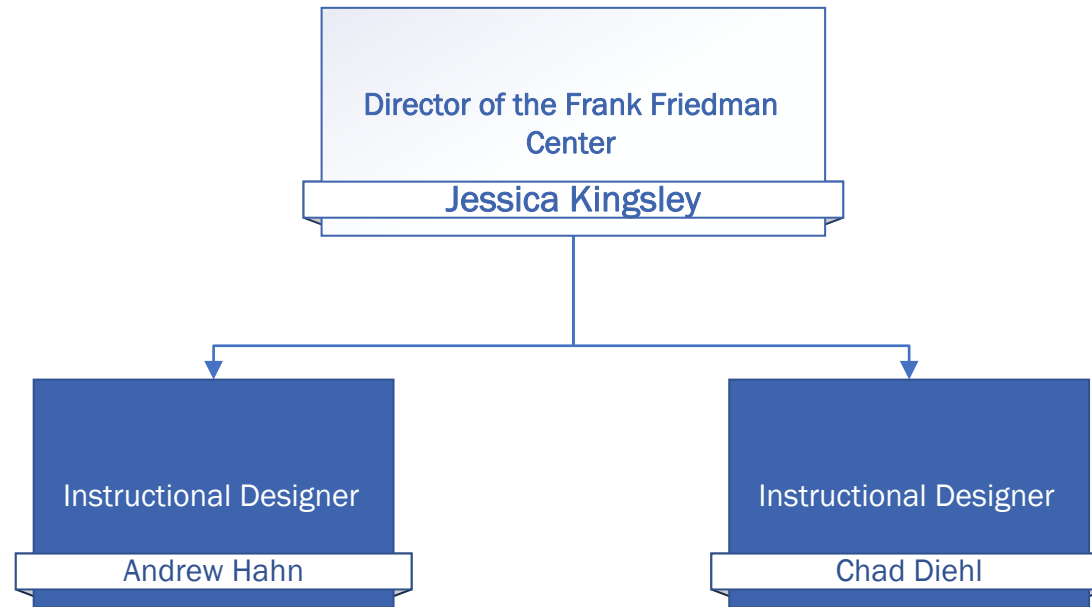

Shonny Cooke

Operations and
Registration Manager

Todd Moellendick

Program Manager
Healthcare

Toni Peterson

WFS Adjunct

Instructors

Program Manager
Skilled Trades

Scott Ishler

WFS Adjunct

Instructors

Operations Support
Specialist

Susan Bayker

Program Support Specialist
(part-time)

vacant

FastForward/G3 Coach

vacant

Thomas Jefferson Adult & Career Education (TJACE)

Library and Academic Support

Student Support & Community Partnerships

Student Support & Community Partnerships

Student Support & Community Partnerships