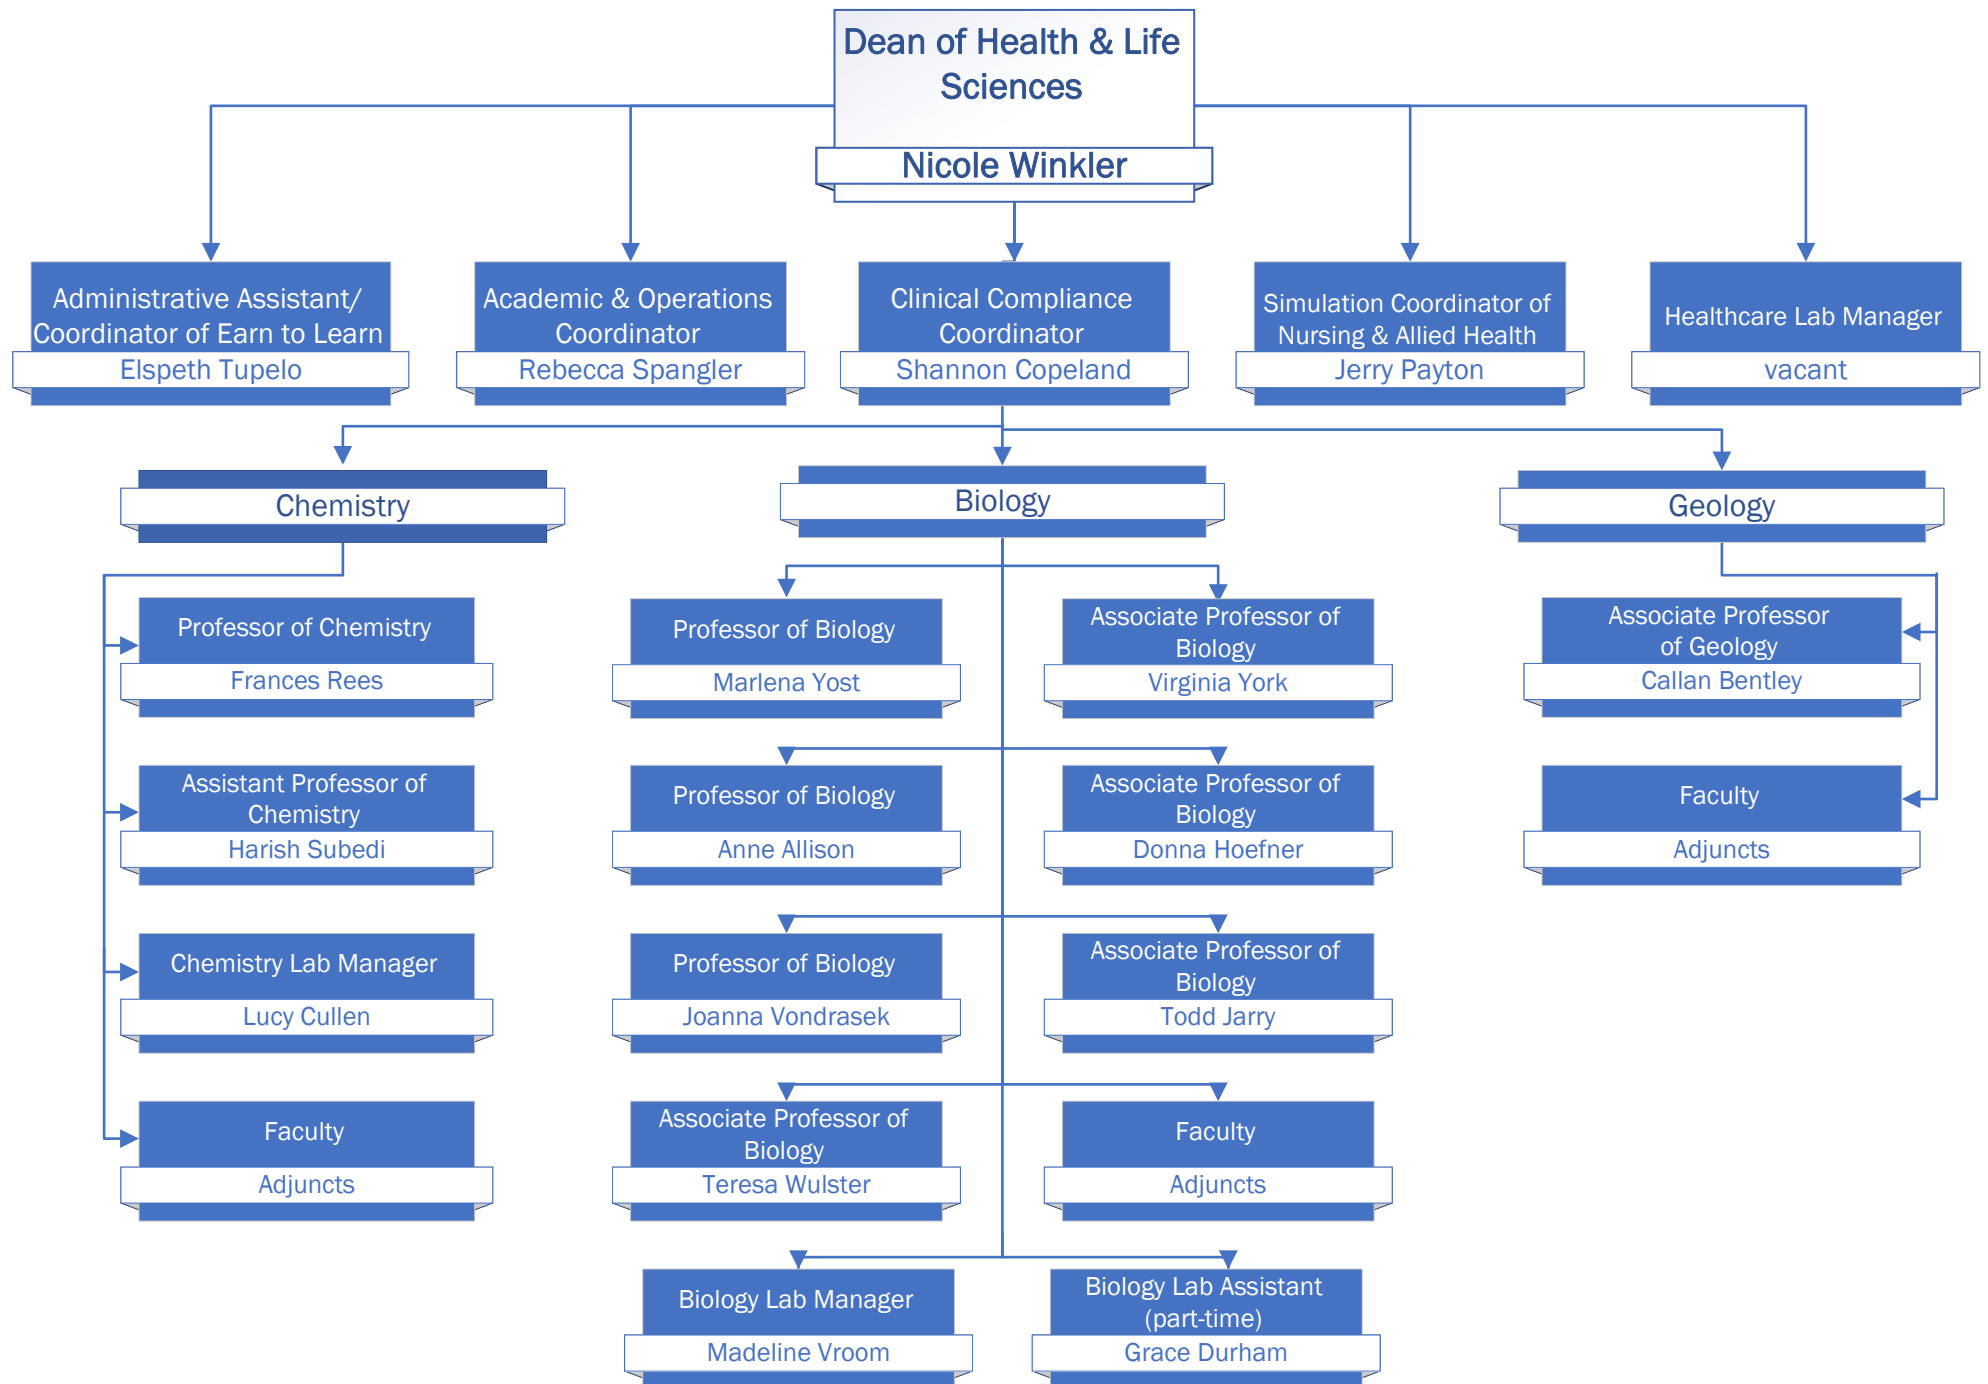

Business, Mathematics & Technologies

Health & Life Sciences

Health & Life Sciences

Workforce Development

Executive Director of
Workforce Development &
Corporate Partnerships
Katherine Hansen

Director of FastForward & Open
Enrollment Programs