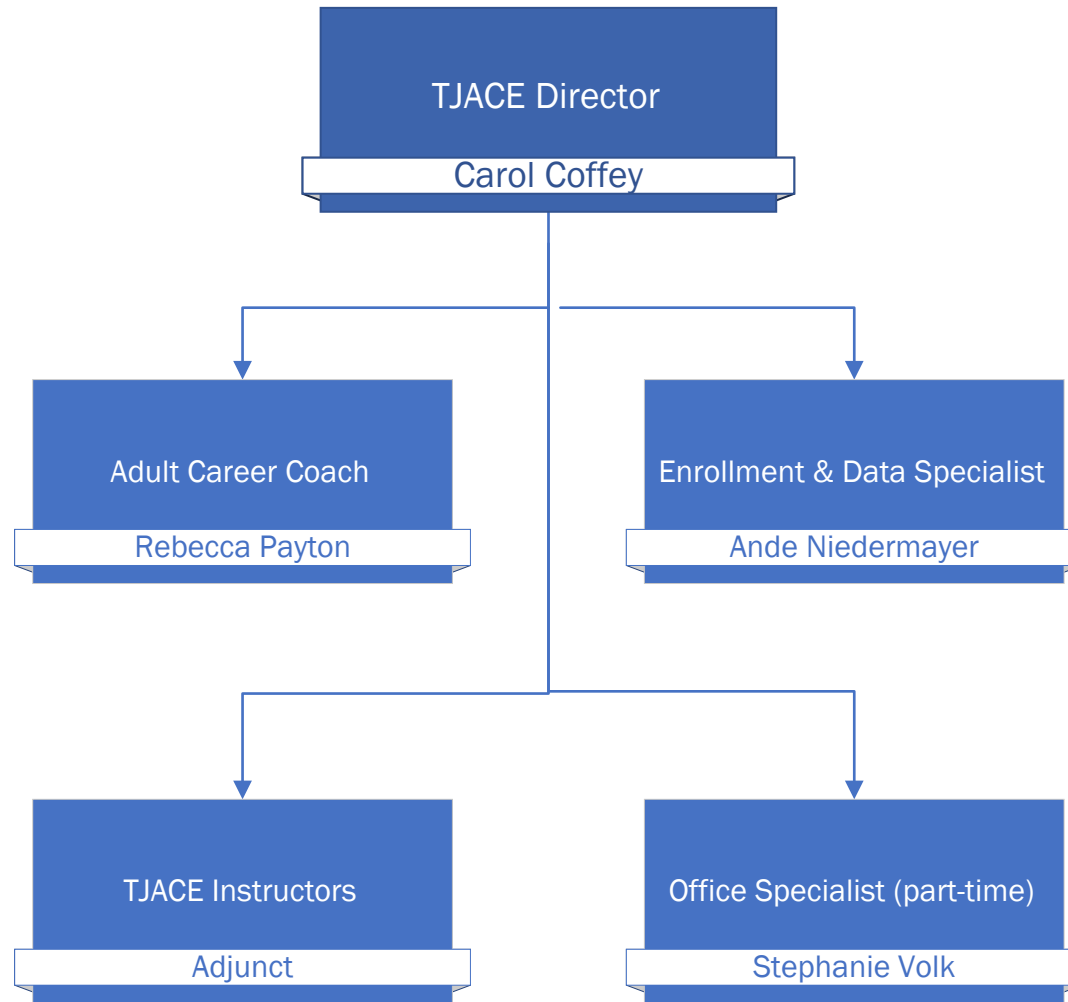

Shonny Cooke

Operations and
Registration Manager

Todd Moellendick

Program Manager
Healthcare

Toni Peterson

WFS Adjunct

Instructors

Program Manager
Skilled Trades

Scott Ishler

WFS Adjunct

Instructors

Operations Support
Specialist

Susan Bayker

Program Support Specialist
(part-time)

vacant

FastForward/G3 Coach

vacant

Thomas Jefferson Adult & Career Education (TJACE)

Library and Academic Support

Student Support & Community Partnerships

Student Support & Community Partnerships

Student Support & Community Partnerships