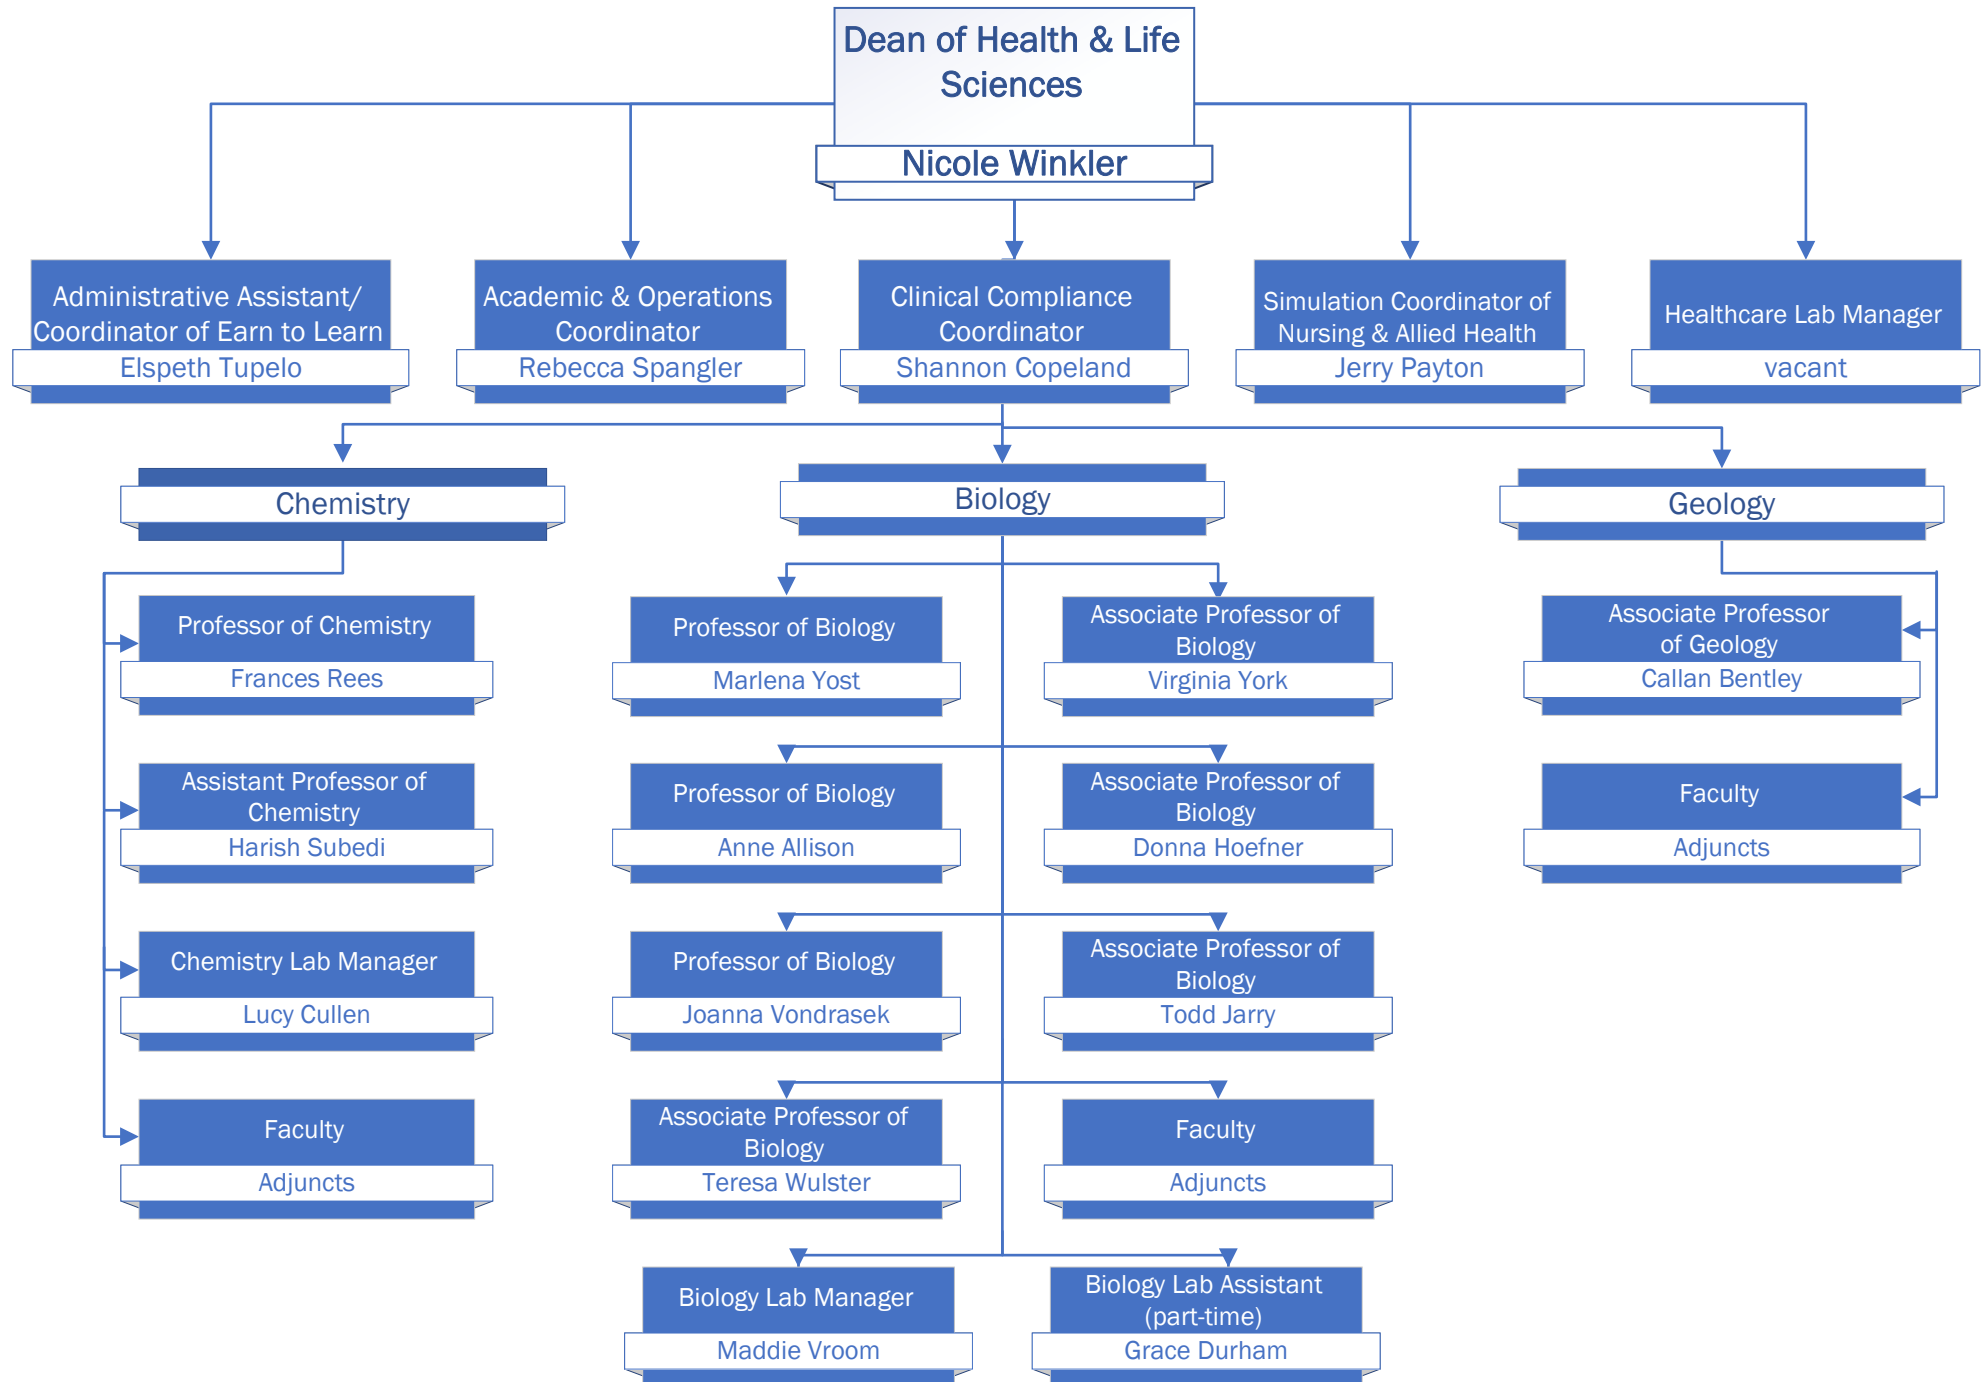

Dean of Business,
Mathematics &
Technologies
Olugbemiga Adekunle

Business, Mathematics & Technologies

Health & Life Sciences

Workforce Development

Thomas Jefferson Adult & Career Education (TJACE)

Library and Academic Support