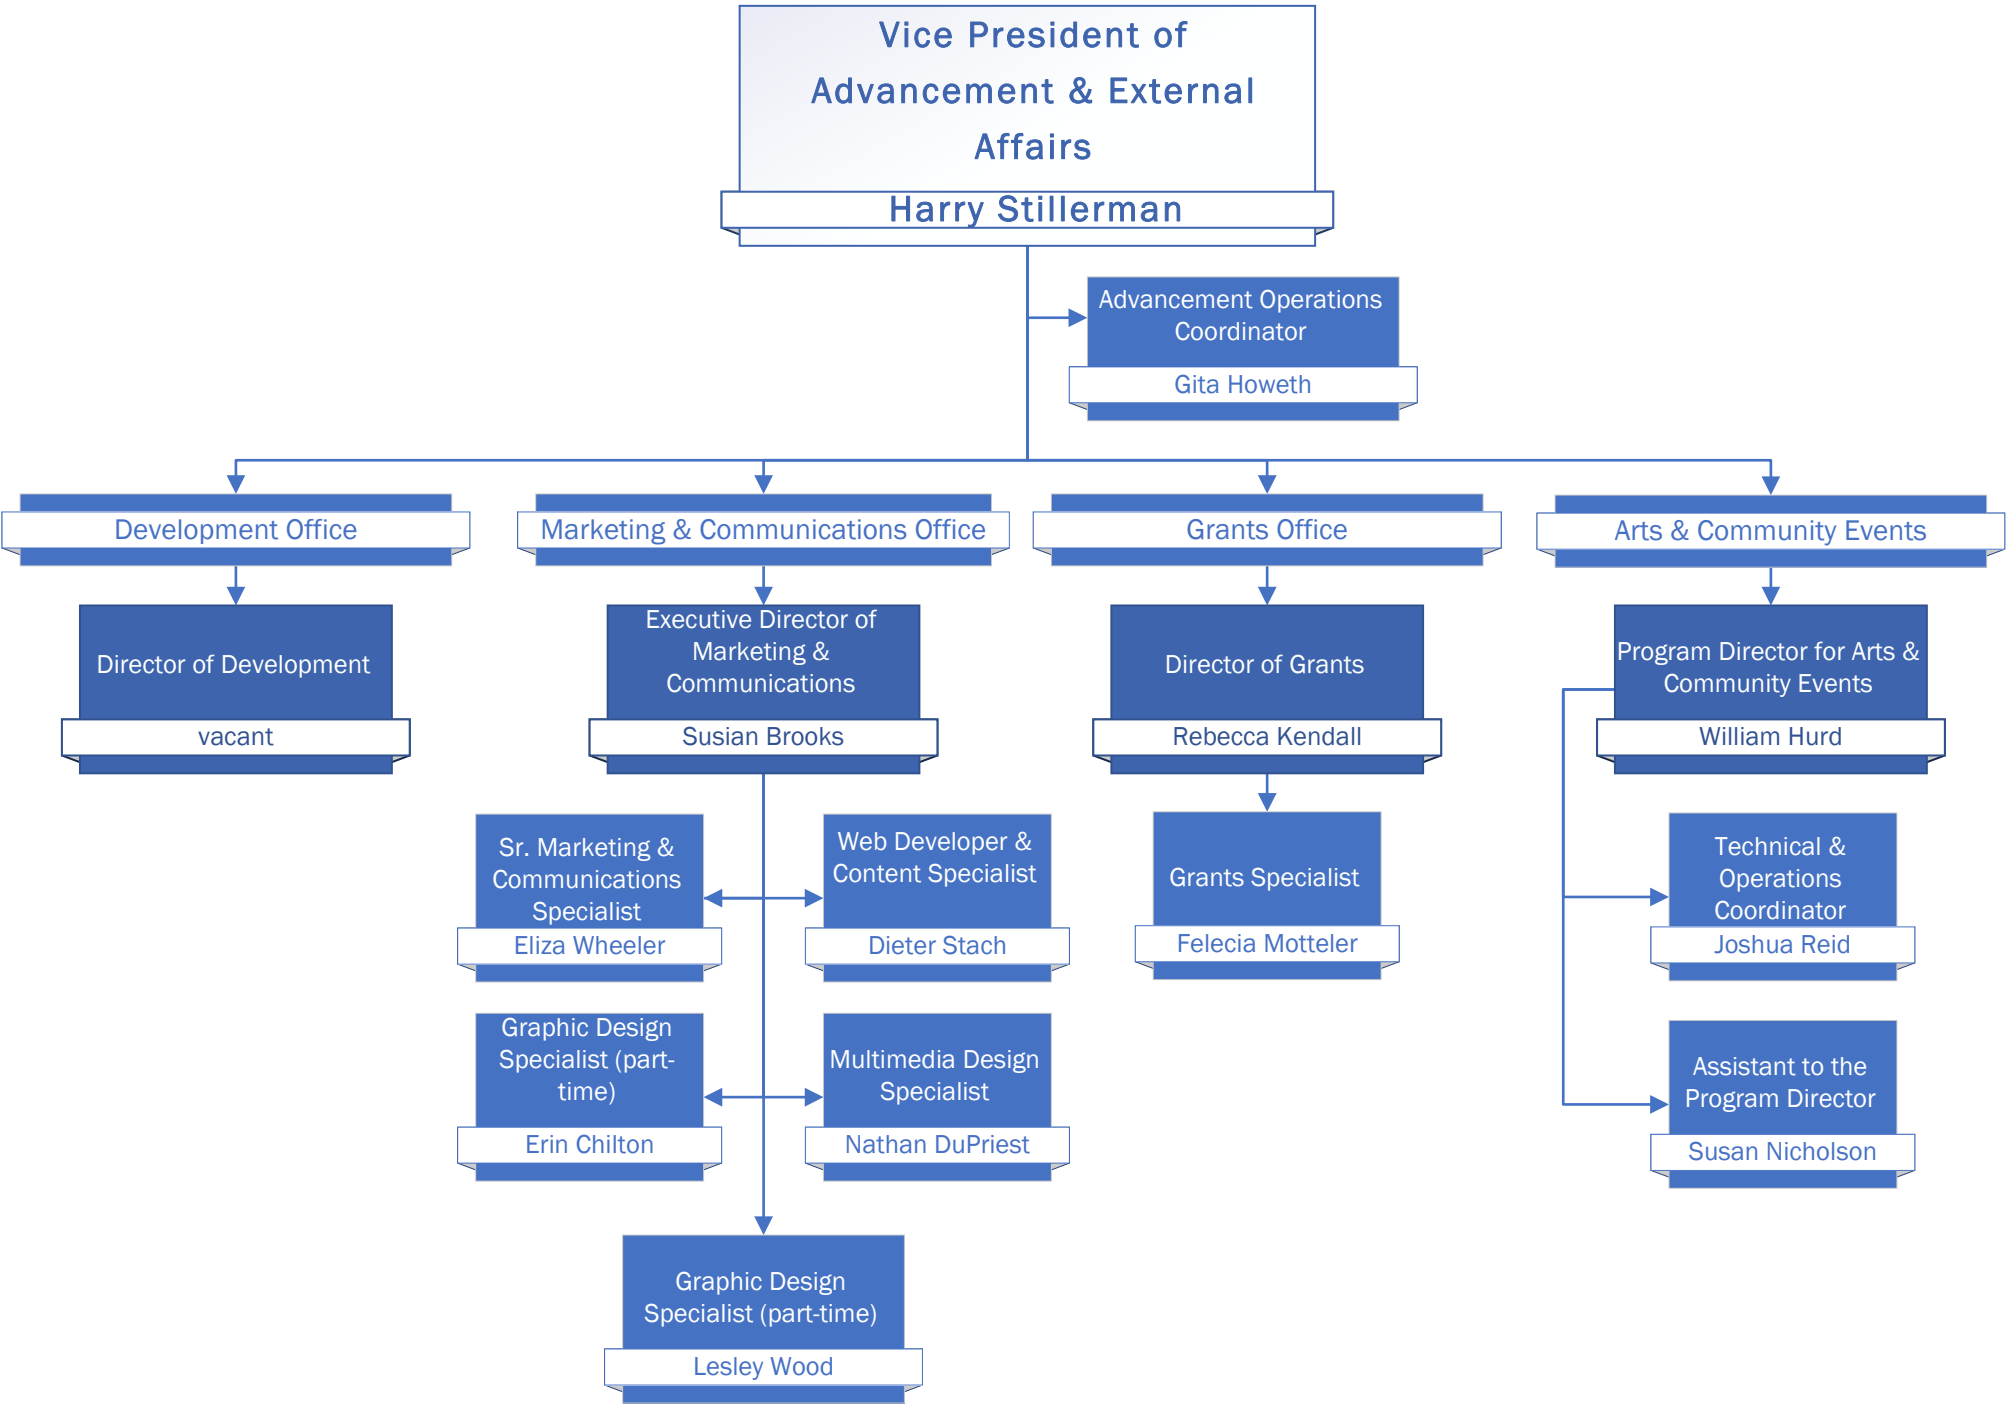

Institutional Advancement & Development