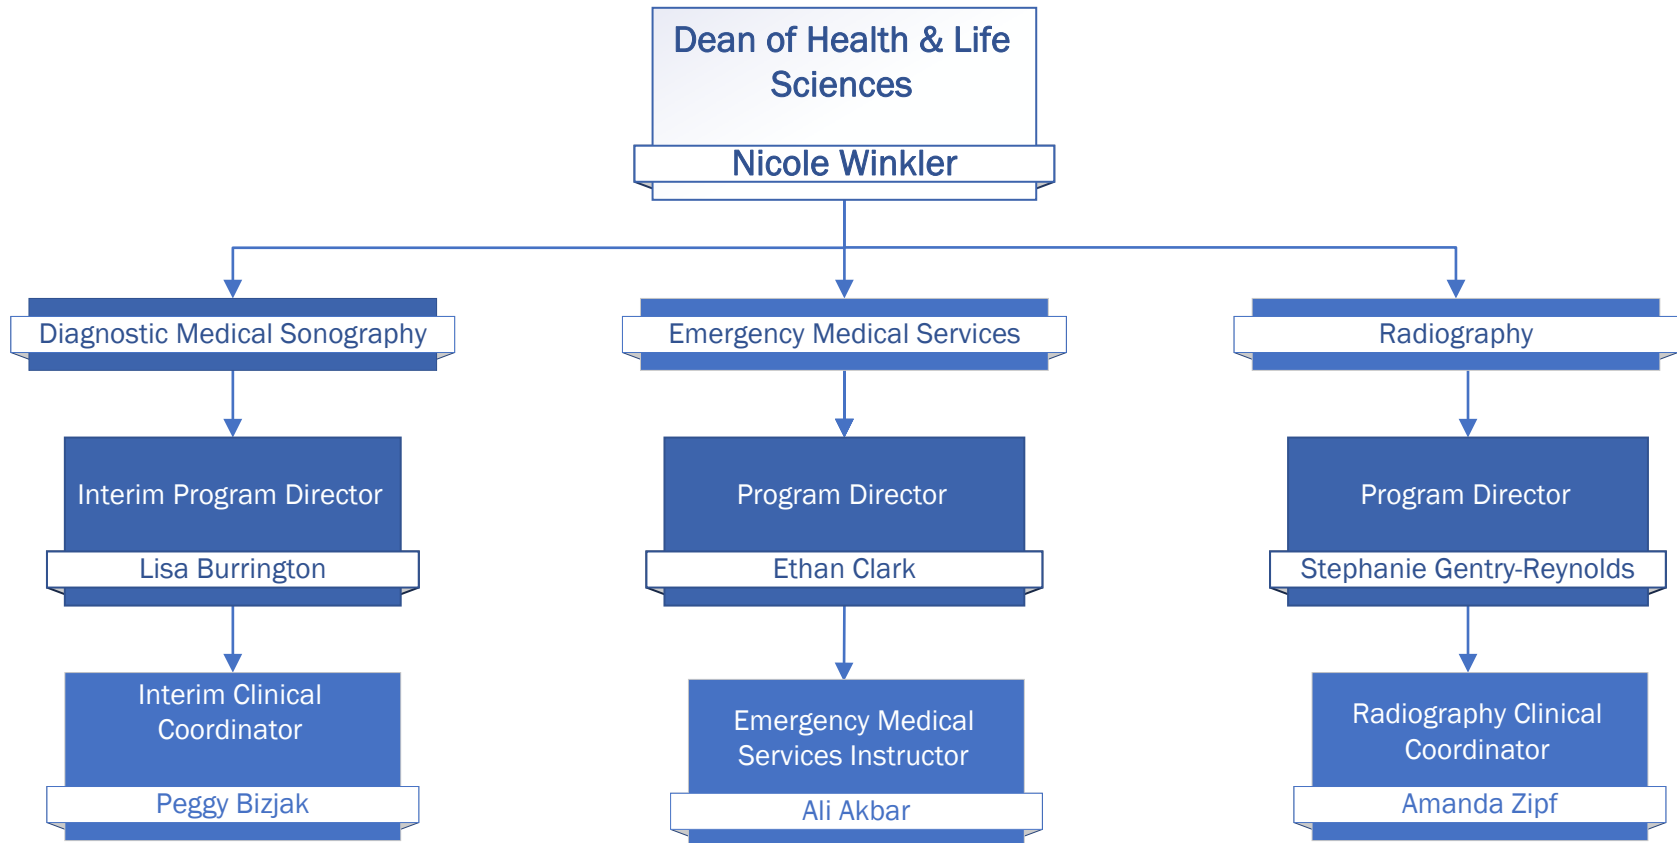

Instructor of Advanced
Manufacturing/Electronics
Kenneth Welborn

Navigator – Advanced
Manufacturing (part-time)
Kathy Verell

Staff Personnel
(Wage)

Associate Professor of
Engineering
Kirk Gomes

Instructor of Engineering
vacant

Staff Personnel
(part-time)

Business, Mathematics & Technologies

Business, Mathematics & Technologies

Health & Life Sciences

Health & Life Sciences

Workforce Development

Thomas Jefferson Adult & Career Education (TJACE)