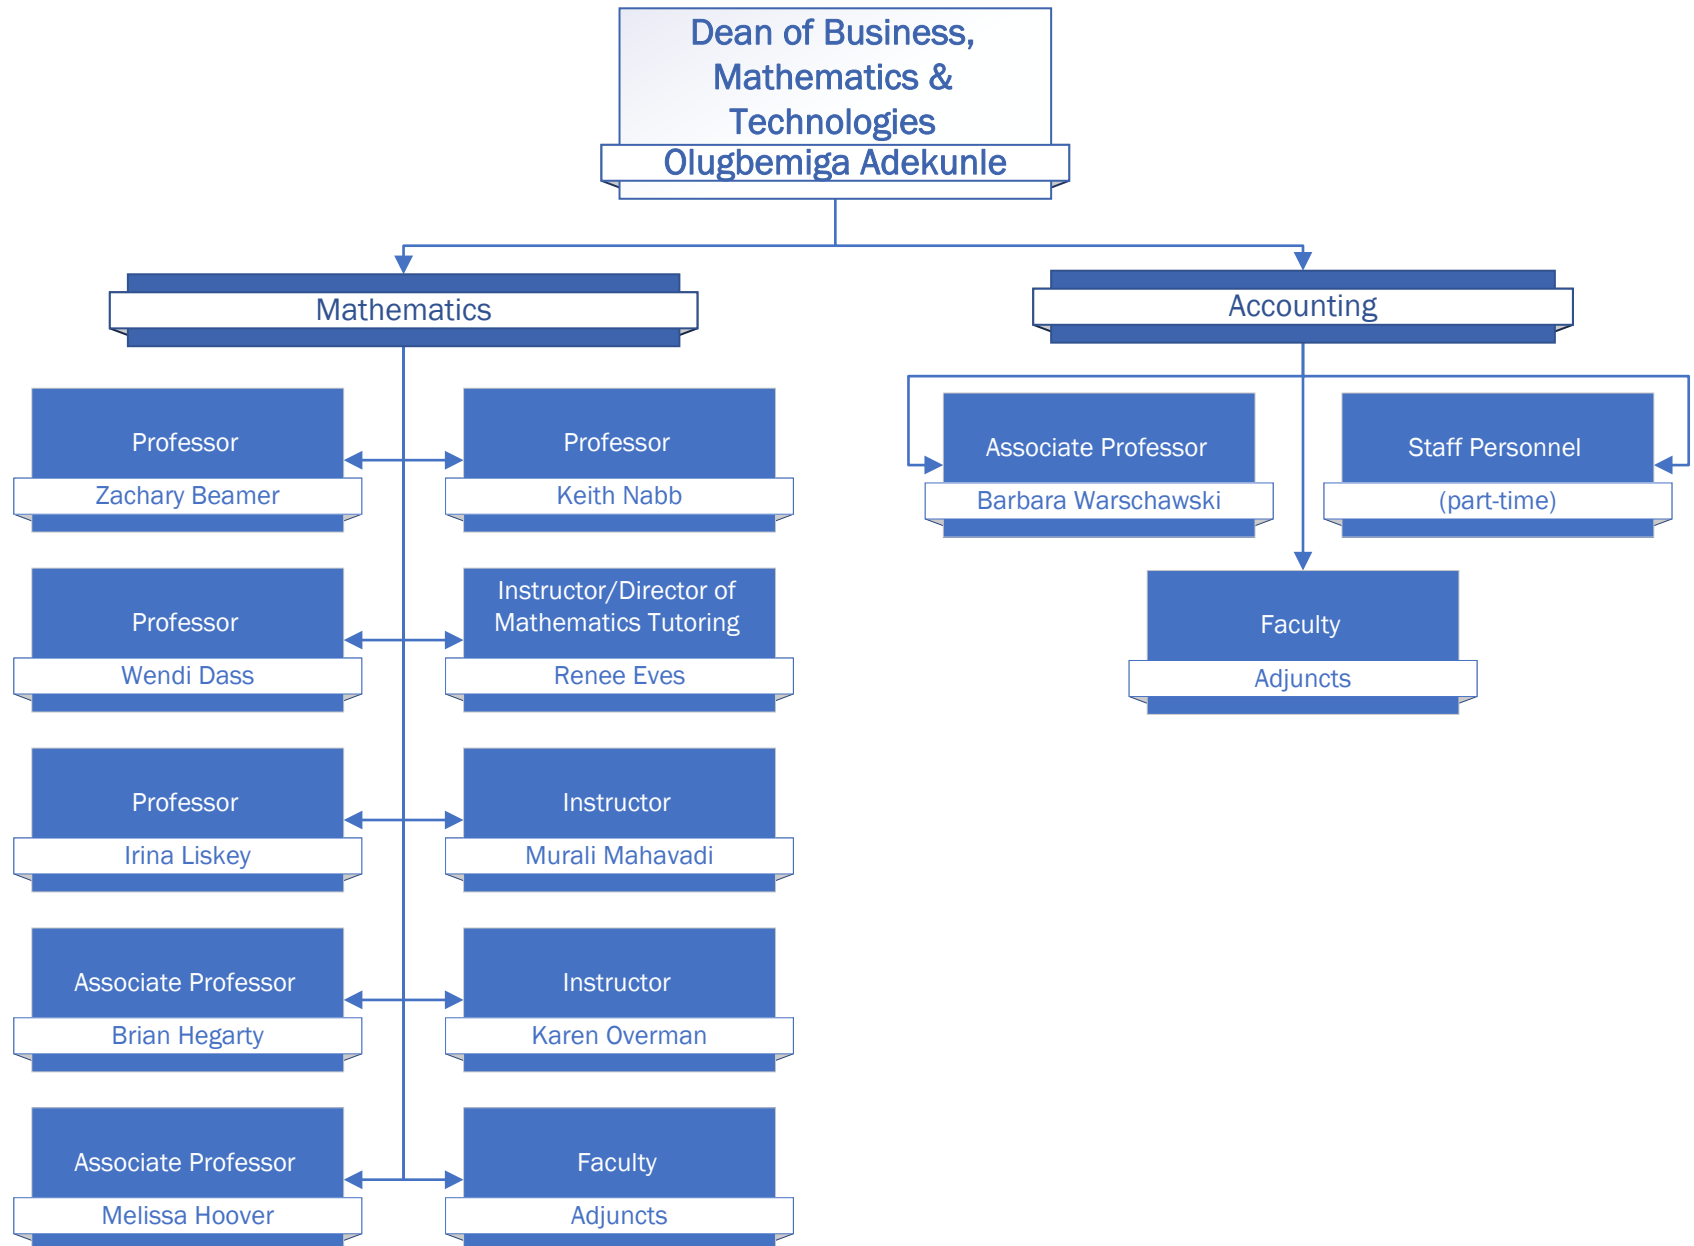

Business, Mathematics & Technologies