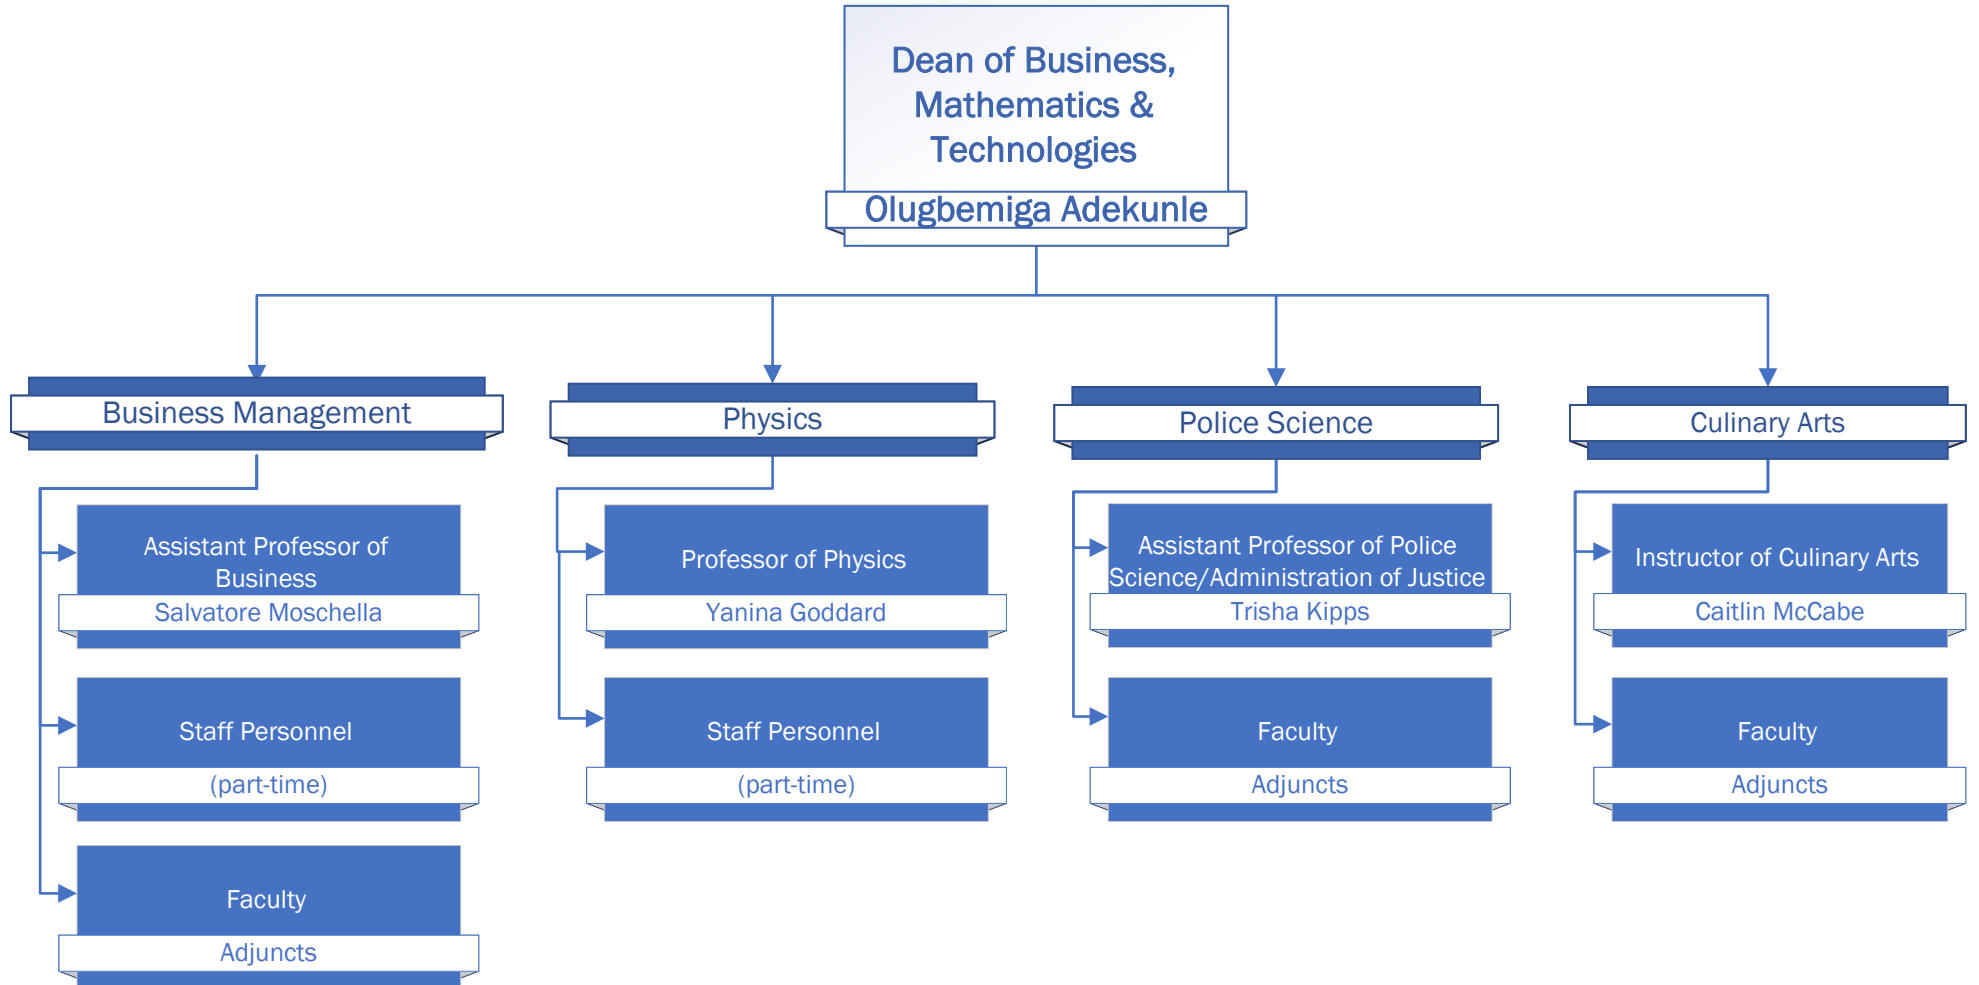

Business, Mathematics & Technologies