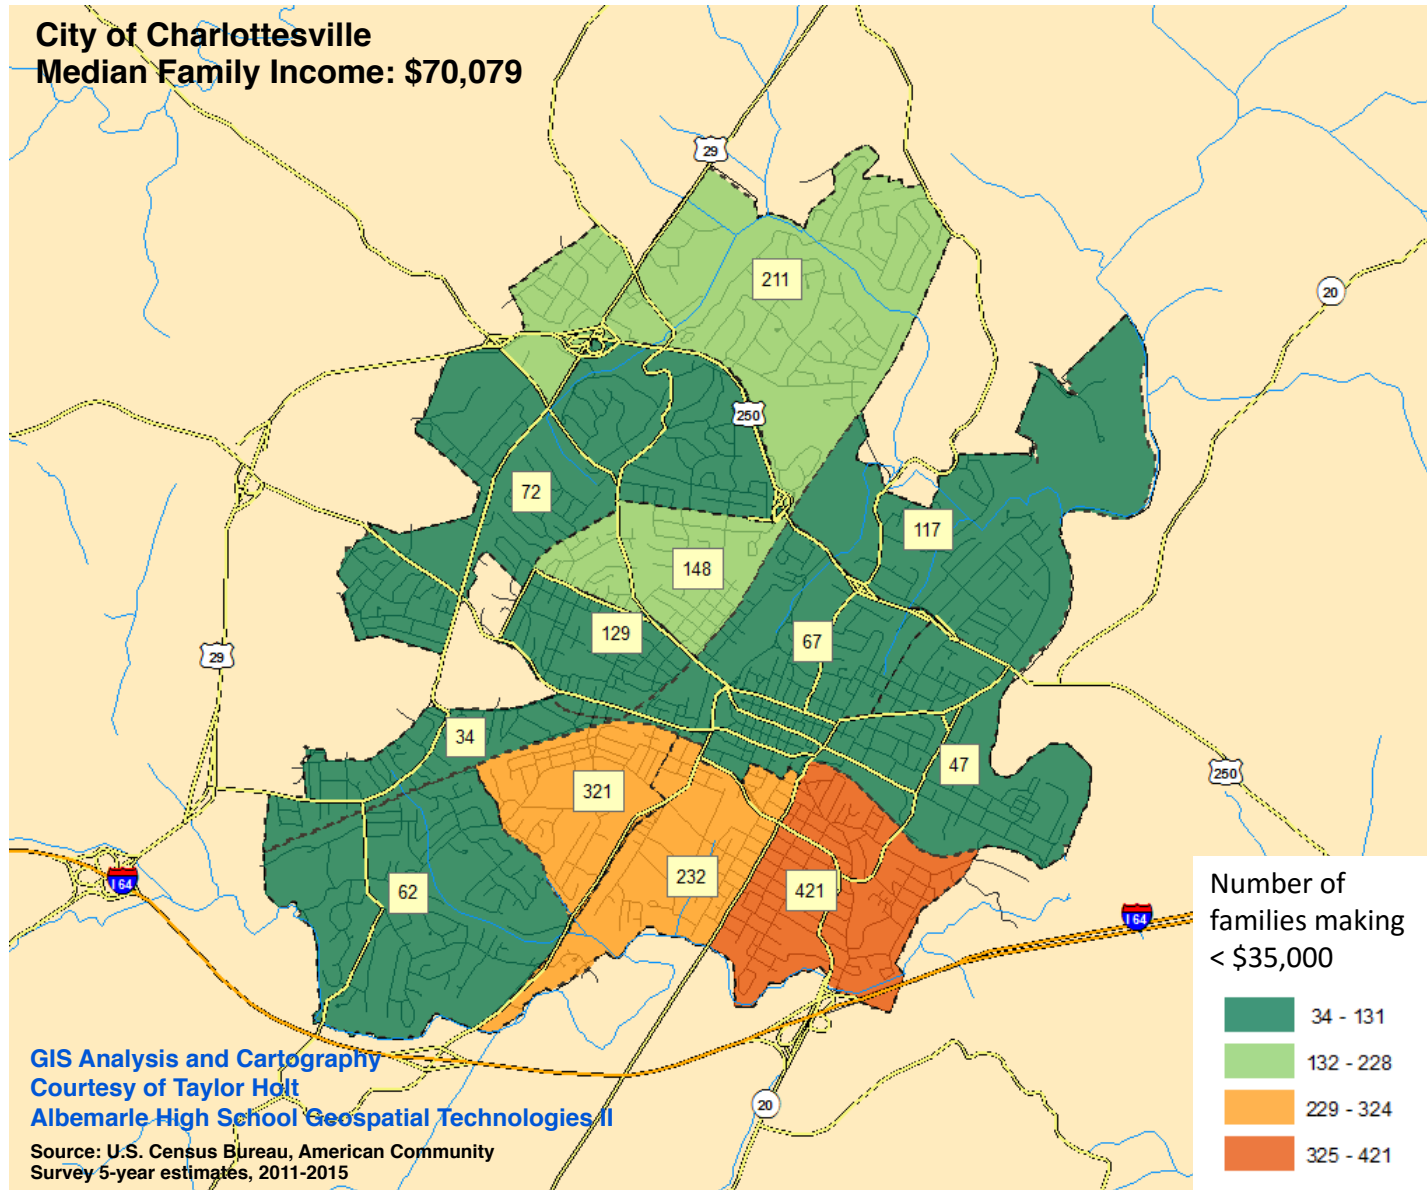

County of Albemarle
Median Family Income: \$89,456

City of Charlottesville
Median Family Income: \$70,079

Number of families making < \$35,000

- 34 - 131
- 132 - 228
- 229 - 324
- 325 - 421

GIS Analysis and Cartography
Courtesy of Taylor Holt
Albemarle High School Geospatial Technologies II

Source: U.S. Census Bureau, American Community Survey 5-year estimates, 2011-2015