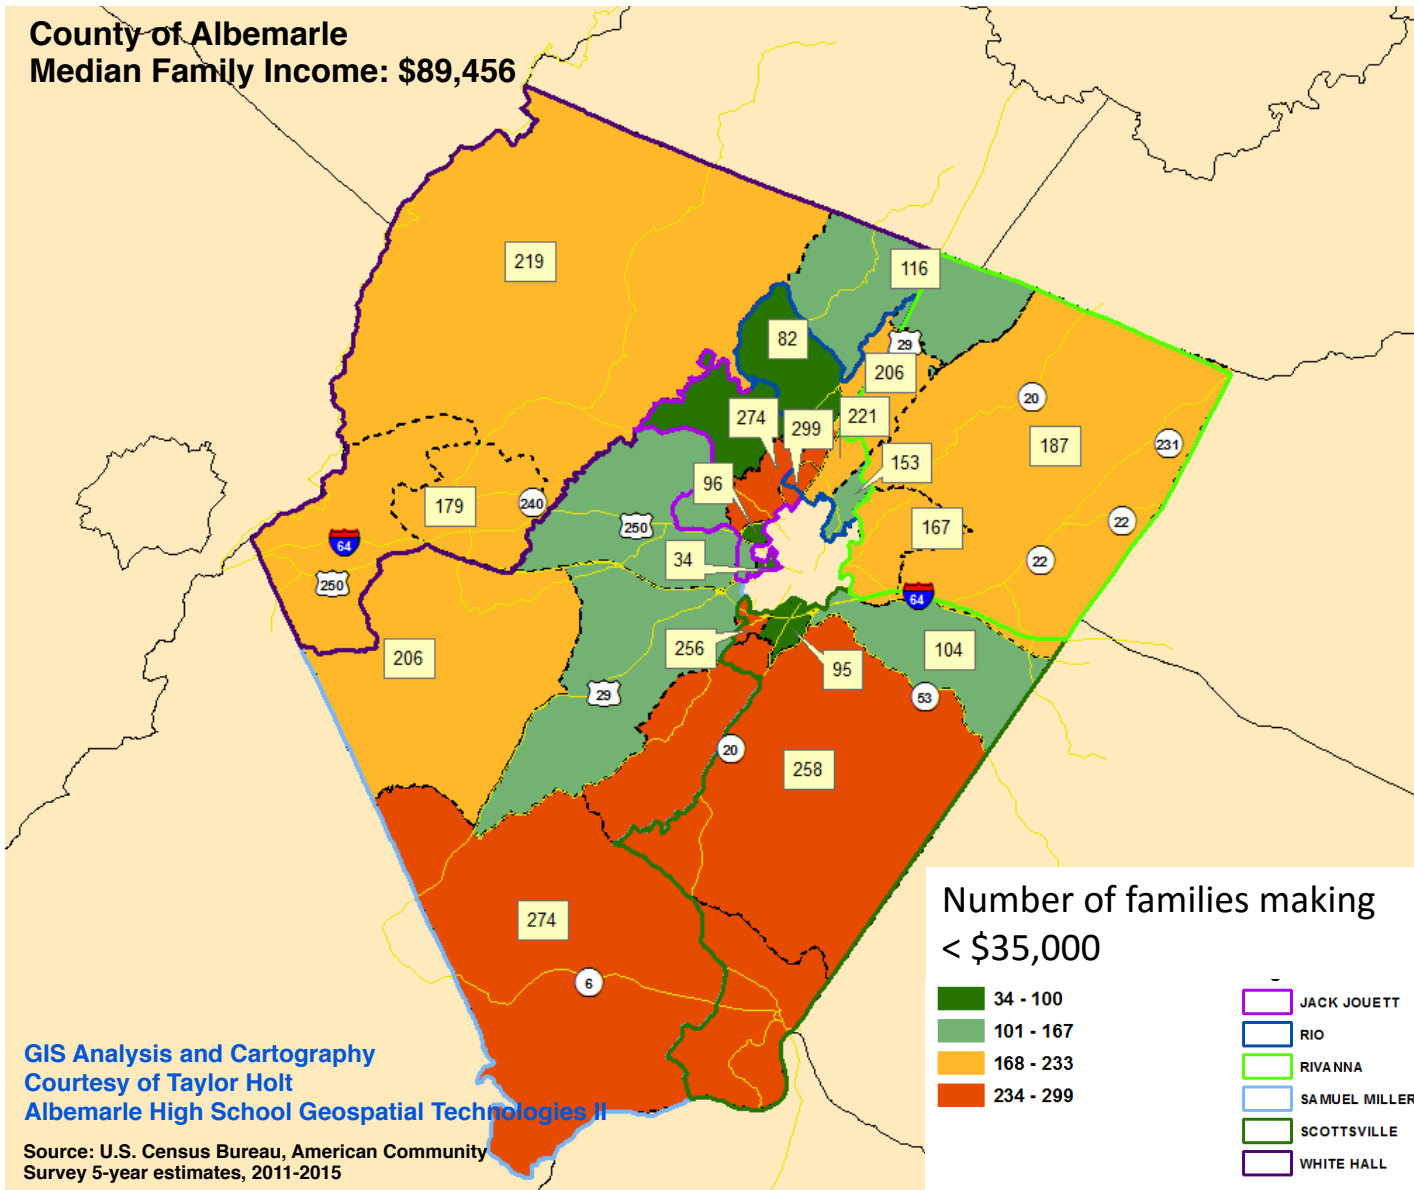

County of Albemarle
Median Family Income: \$89,456

City of Charlottesville
Median Family Income: \$70,079

Number of families making < \$35,000

- 34 - 131
- 132 - 228
- 229 - 324
- 325 - 421

GIS Analysis and Cartography
Courtesy of Taylor Holt
Albemarle High School Geospatial Technologies II

Source: U.S. Census Bureau, American Community Survey 5-year estimates, 2011-2015