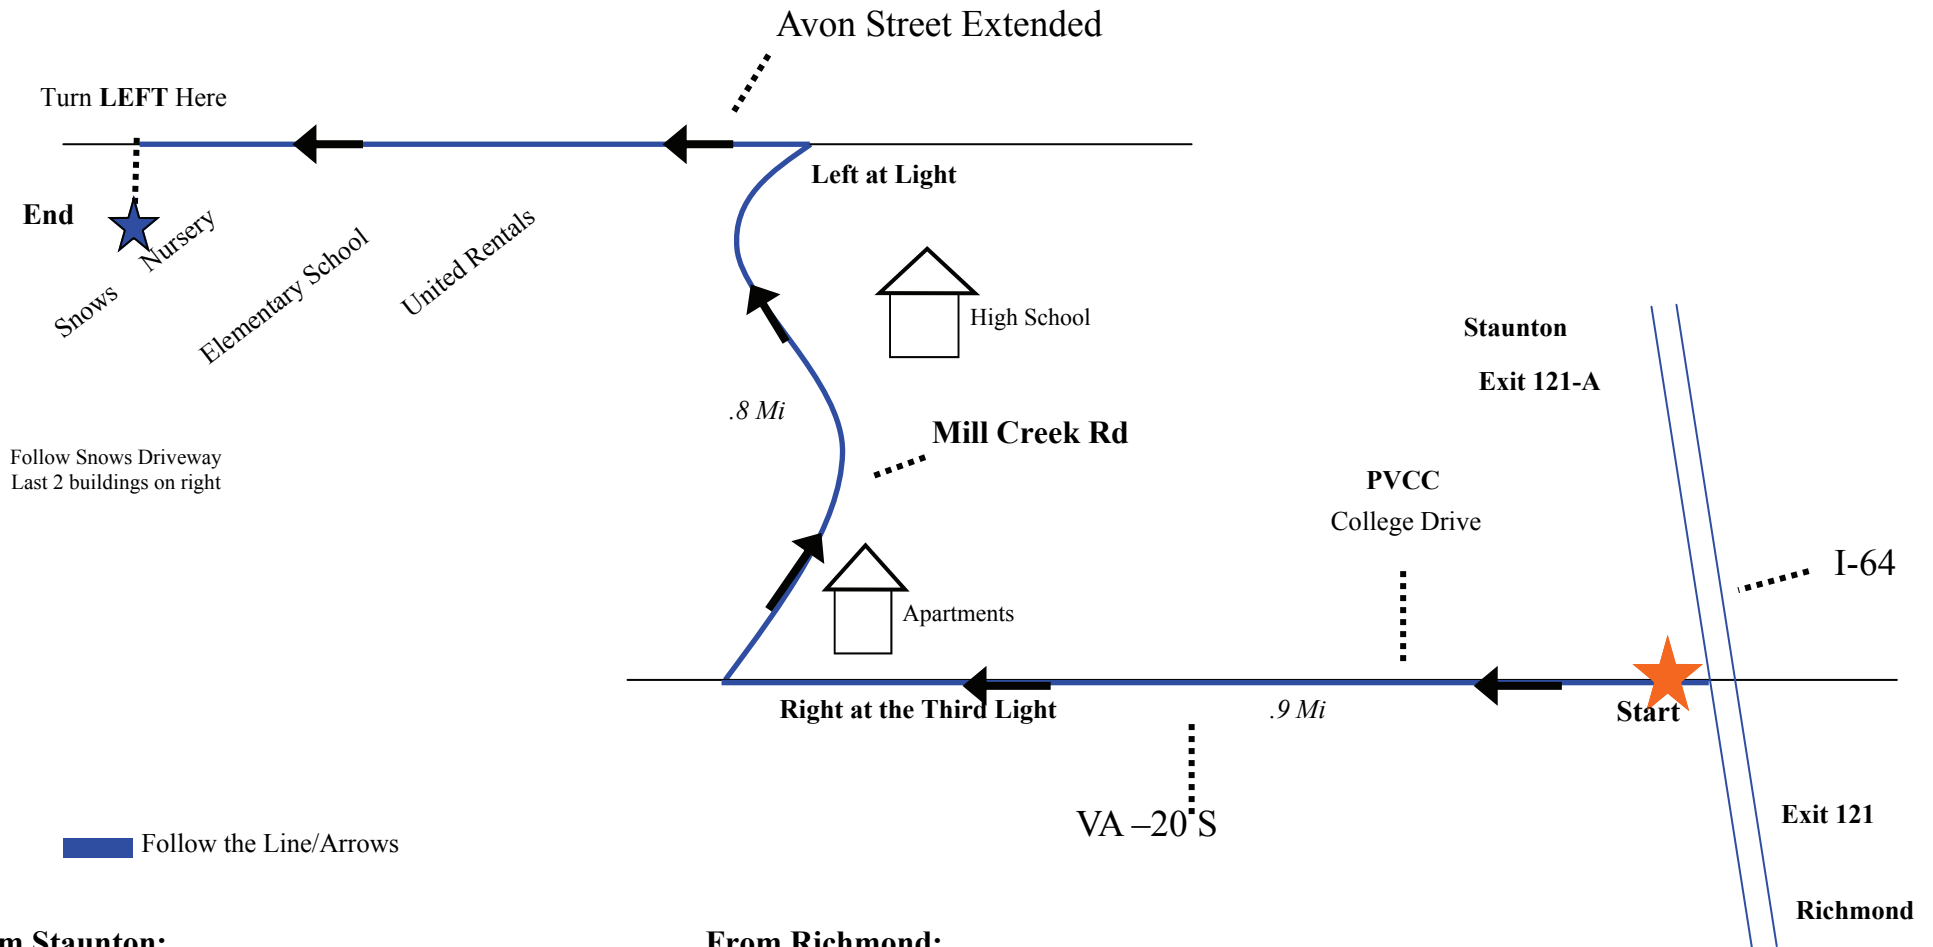

PVCC Construction Academy

Directions to 1977 Avon Street Extended Charlottesville, VA 22902

From Staunton:

- Take I- 64 North
- Take Exit 121-A
- Turn Right onto VA-20 S .9 Miles
- Turn Right onto Mill Creek Rd .8Miles
- Turn Left onto Avon Street Extended
- Turn Left at Snows Nursery
- Go to the Back and make a Right

From Richmond:

- Take I- 64 South
- Take Exit 121
- Turn Left onto VA-20 S .9 Miles
- Turn Right onto Mill Creek Rd .8Miles
- Turn Left onto Avon Street Extended
- Turn Left at Snows Nursery
- Go to the Back and make a Right