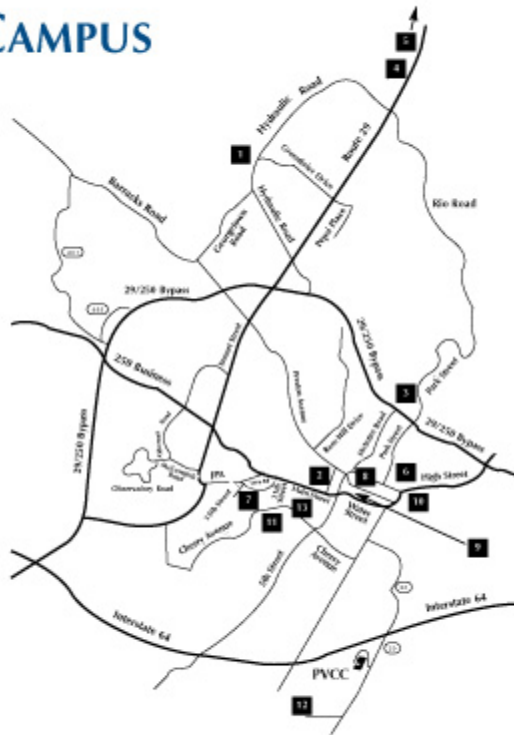

To Piedmont Virginia Community College, 501 College Drive, Charlottesville, VA.

## PVCC MAP OF OFF-CAMPUS LOCATIONS

1. Albemarle High School, 2775 Hydraulic Road
2. PVCC College Neighborhood Center, located in the Jefferson School, 4th Street, NW
3. MACAA, 1025 Park Street
4. Keglers, 2000 Seminole Trail
5. GE Fanuc, Route 29N and 606
6. Martha Jefferson Hospital, 459 Locust Street
7. University of Virginia, McLeod Hall (*see insert*)
8. McGuffey Art Center, 201 Second Street, NW
9. Charlottesville Ice Park, 230 West Main Street
10. Small Business Development Center, 1001 East Market Street
11. Smith Pool, 617 Ninth Street, SW
12. Monticello High School, 1400 Independence Way
13. Grove Street Technology Center, 999 Grove Street (*see insert*)

### From Interstate 64, East of Charlottesville

Take Charlottesville Exit 121  
Turn left onto Rt 20.  
Turn right onto College Drive (at the light)

From Interstate 64, West of Charlottesville

Take Charlottesville Exit 121A  
Turn Right onto College Drive (at the light)

### From Route 29, South of Charlottesville

Take Interstate 64 East  
Take Charlottesville Exit 121A  
Turn Right onto College Drive (at the light)

From Route 29, North of Charlottesville

Take 250 Bypass West (this road becomes 29 Bypass South)  
Take Interstate 64 East  
Take Charlottesville Exit 121A  
Turn Right onto College Drive (at the light)