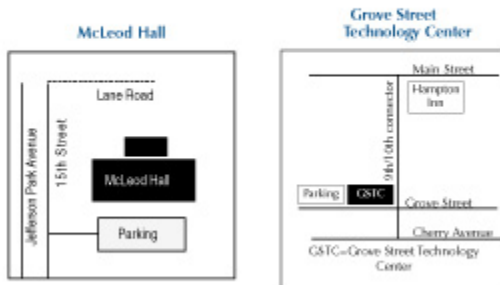

## PVCC MAP OF OFF-CAMPUS LOCATIONS

1. Albemarle High School, 2775 Hydraulic Road
2. PVCC College Neighborhood Center, located in the Jefferson School, 4th Street, NW
3. MACAA, 1025 Park Street
4. Keglers, 2000 Seminole Trail
5. GE Fanuc, Route 29N and 606
6. Martha Jefferson Hospital, 459 Locust Street
7. University of Virginia, McLeod Hall (*see insert*)
8. McGuffey Art Center, 201 Second Street, NW
9. Charlottesville Ice Park, 230 West Main Street
10. Small Business Development Center, 1001 East Market Street
11. Smith Pool, 617 Ninth Street, SW
12. Monticello High School, 1400 Independence Way
13. Grove Street Technology Center, 999 Grove Street (*see insert*)