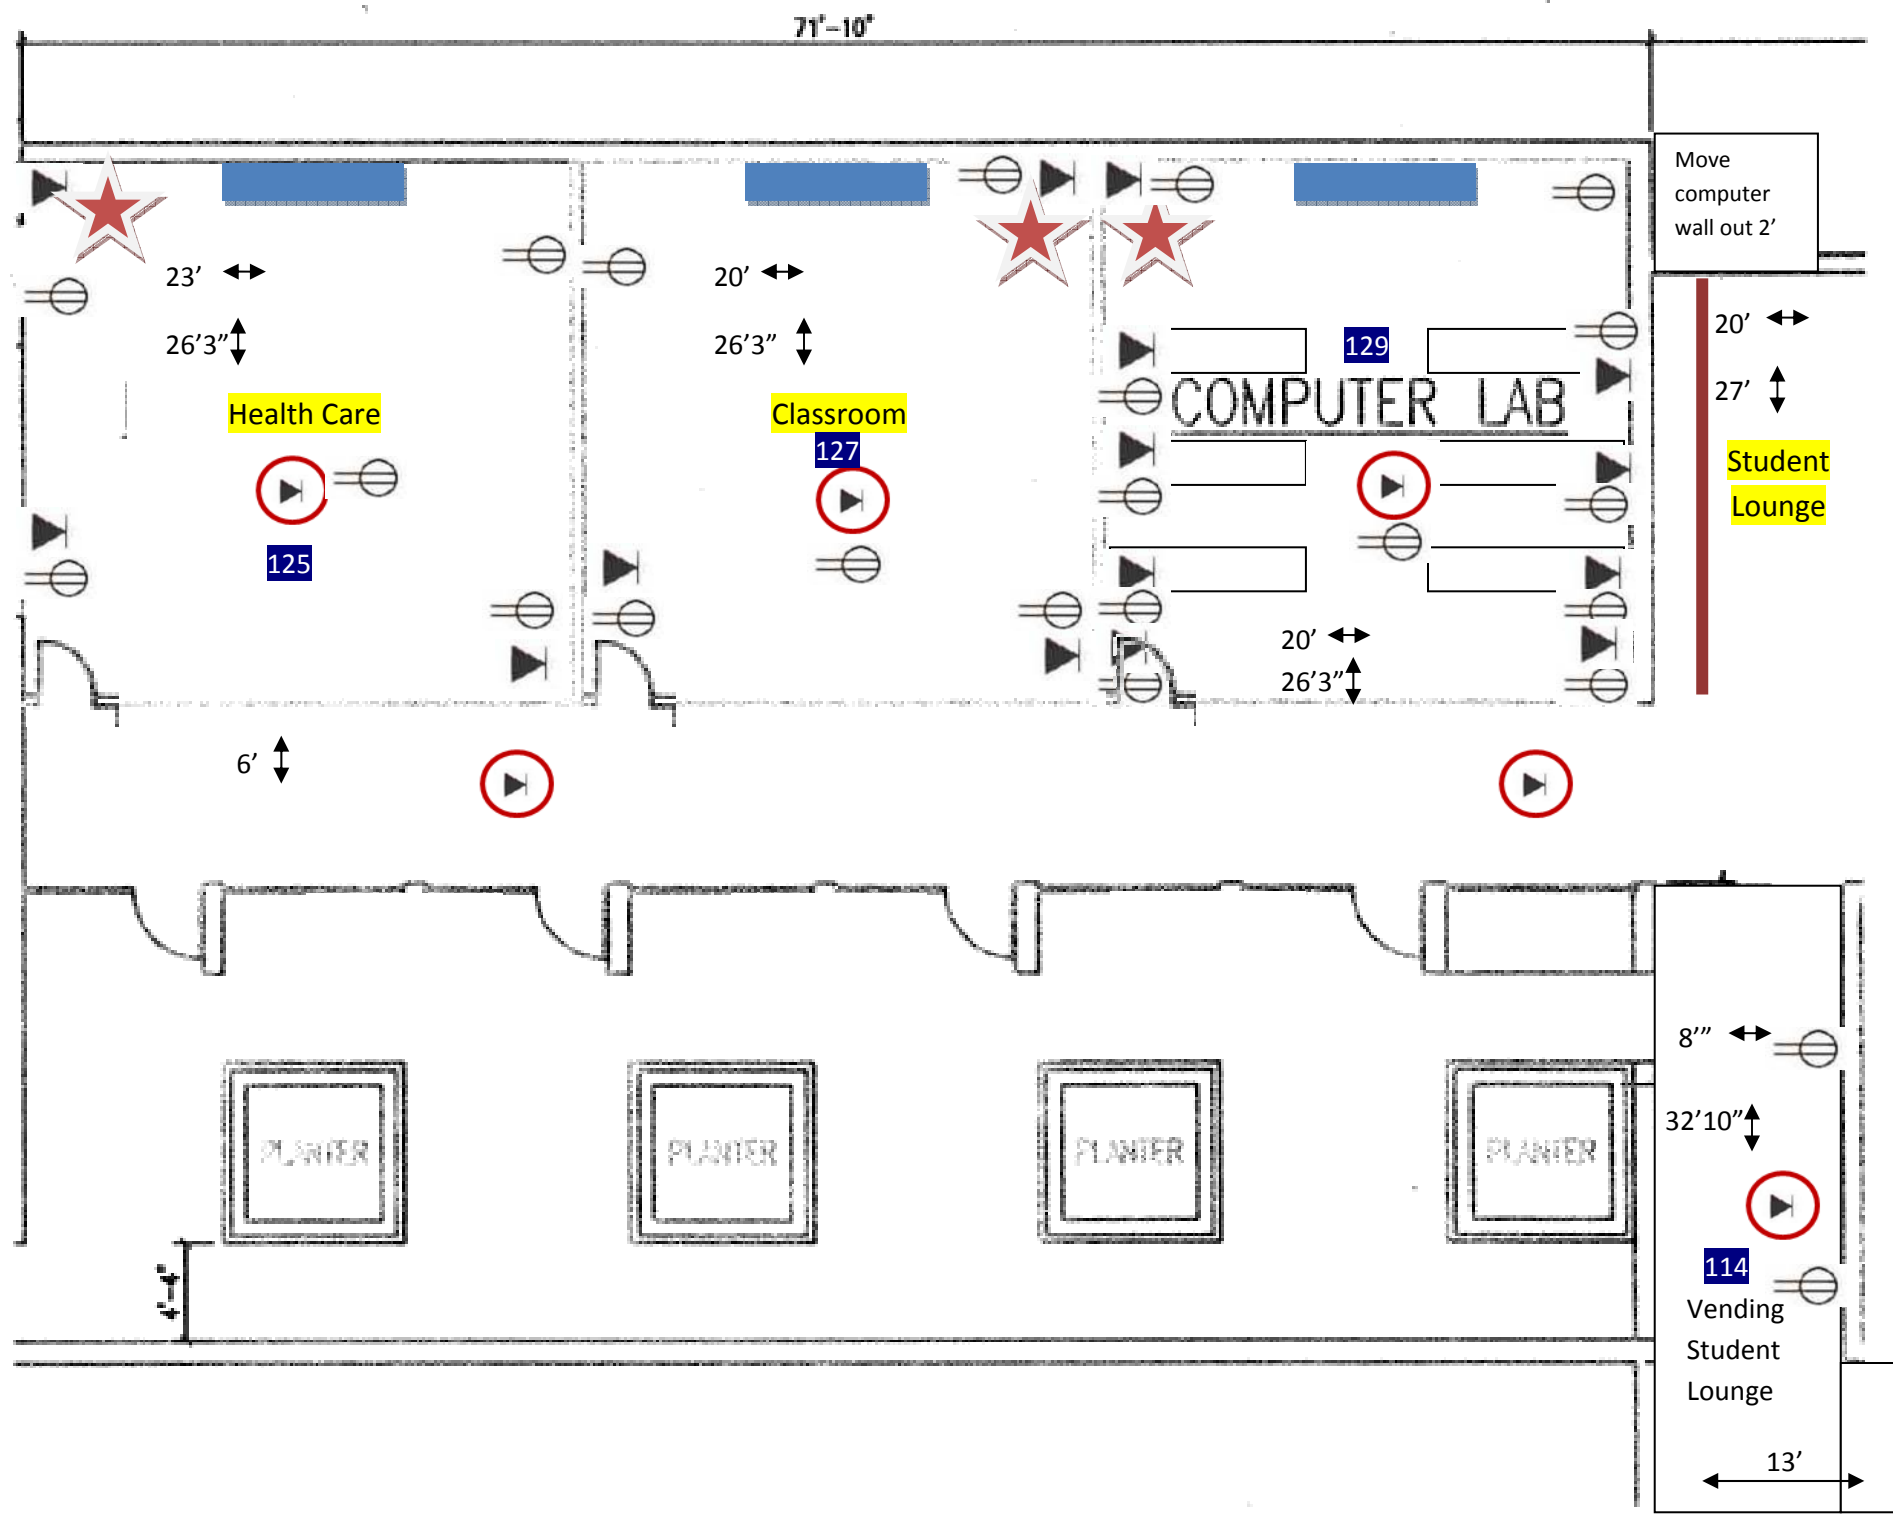

Electrical 
 Network 
 Ceiling drop 
 Projection Screen 
 Instructor Workstation 
 Projection screen already installed 
 TV's 
 Classroom # 

Revision Date: October 21, 2009

27'8"
From door to corner

Student lounge

Revision Date: October 21, 2013
 Wall of computer classroom to be built