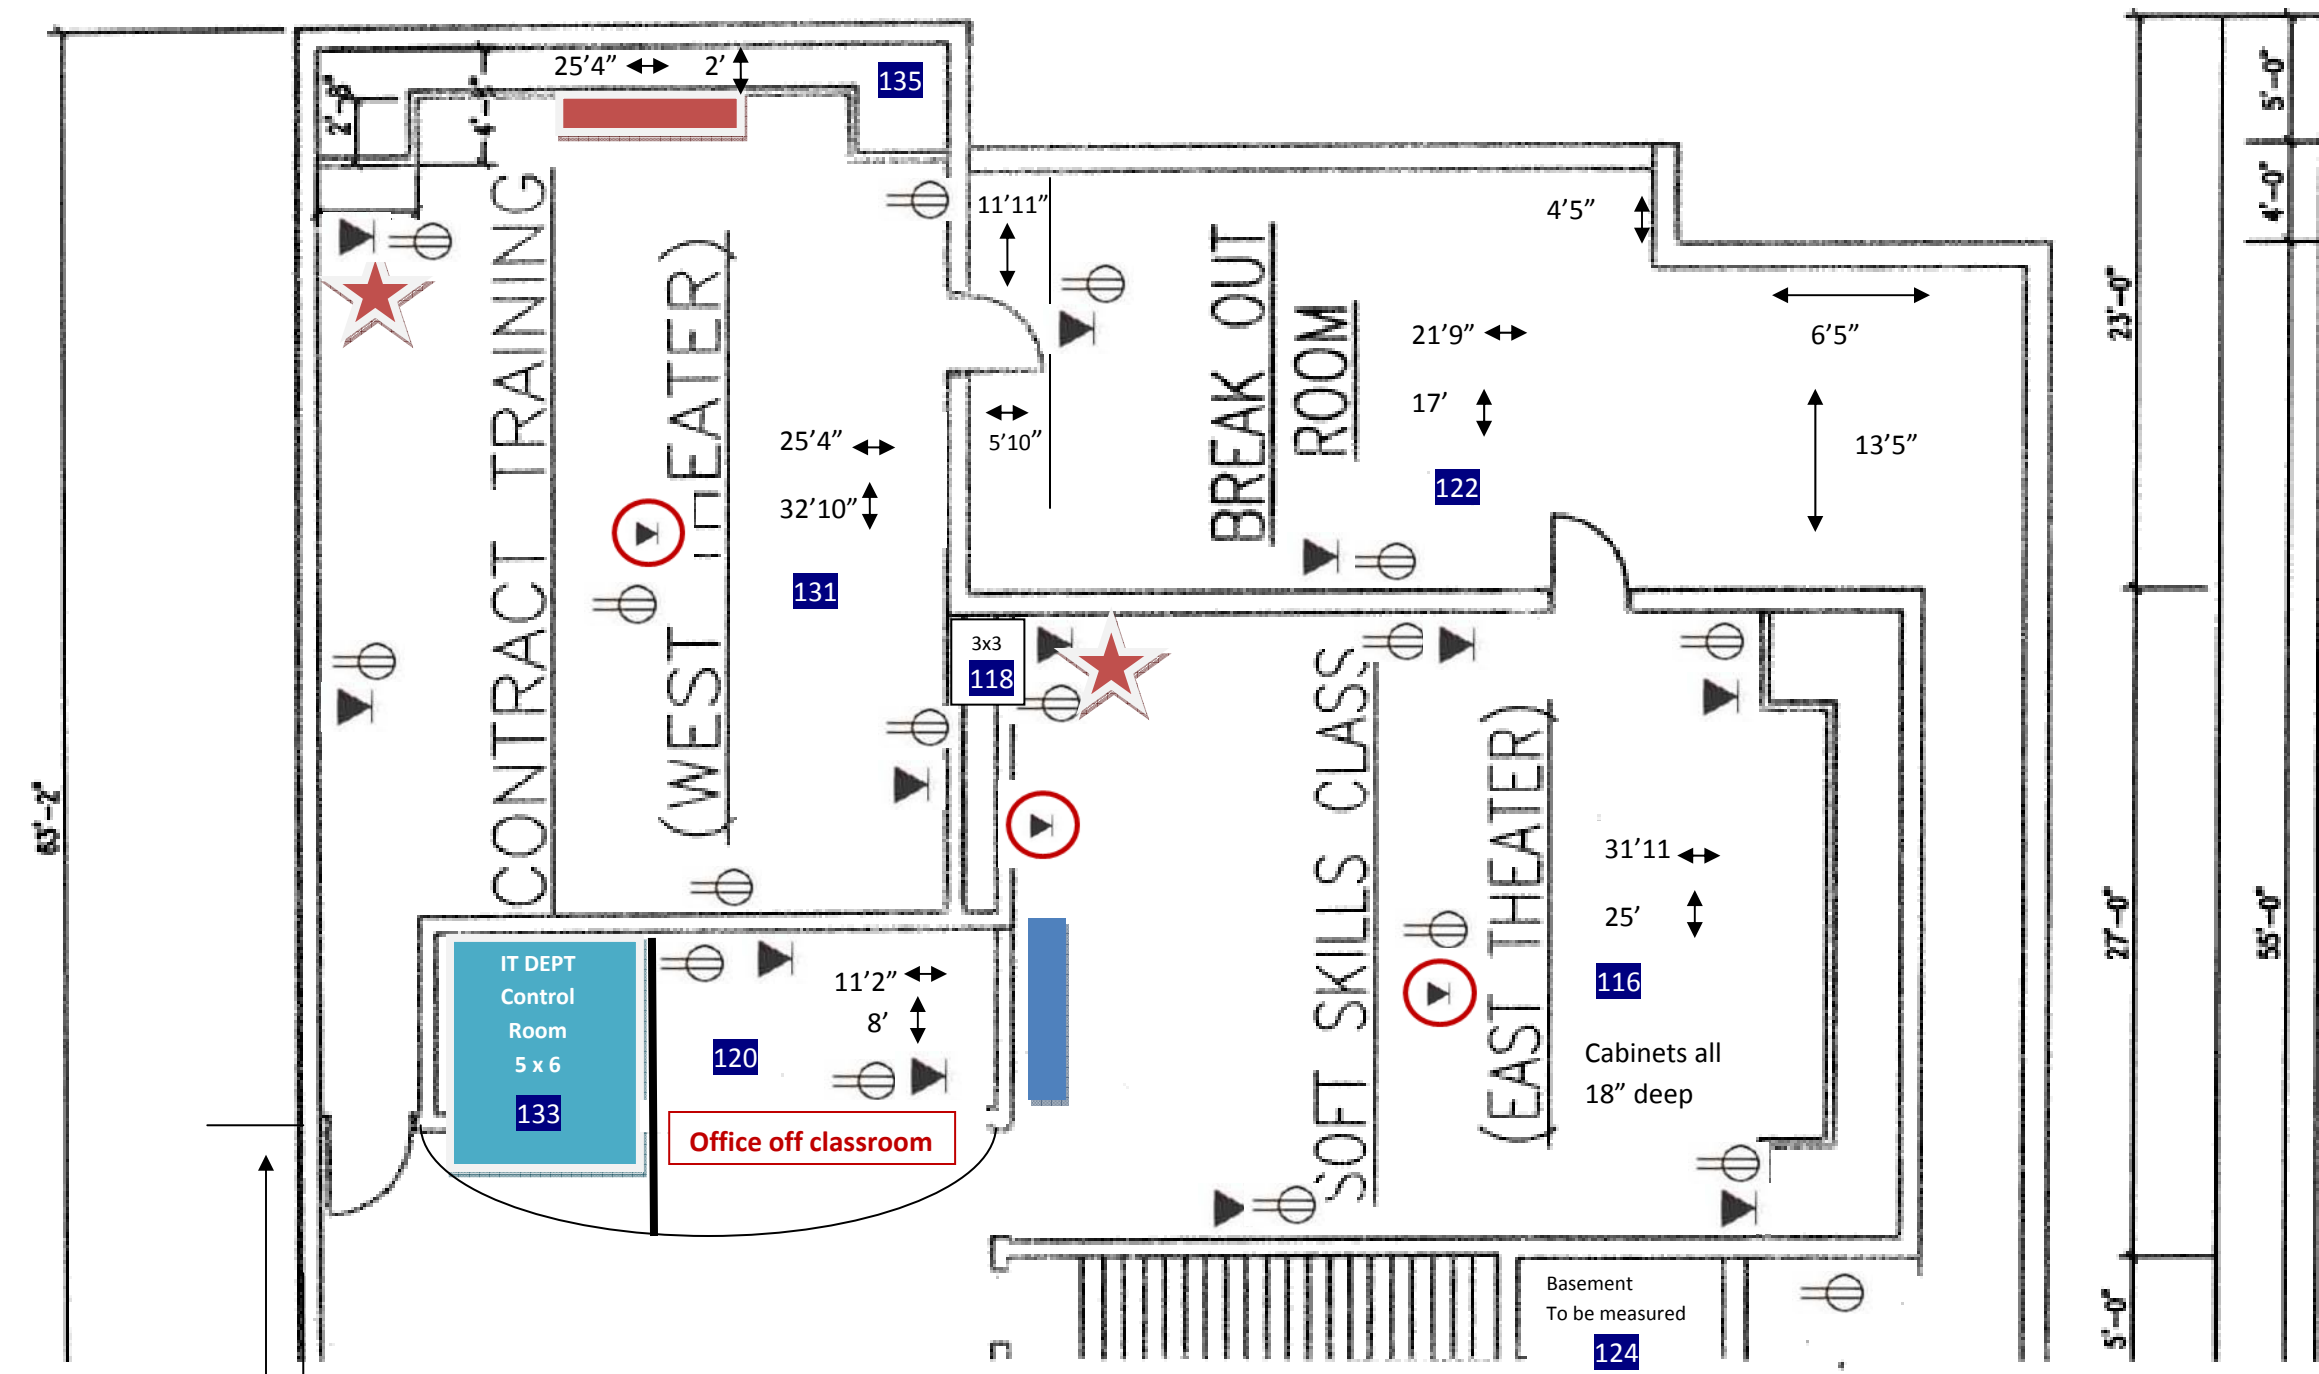

Electrical 
 Network 
 Ceiling drop 
 Projection Screen 
 Instructor Workstation 
 Projection screen already installed 
 TV's 
 Classroom # 

Revision Date: October 21, 2009

27'8"
From door to corner

Student lounge

Revision Date: October 21, 2013
 Wall of computer classroom to be built