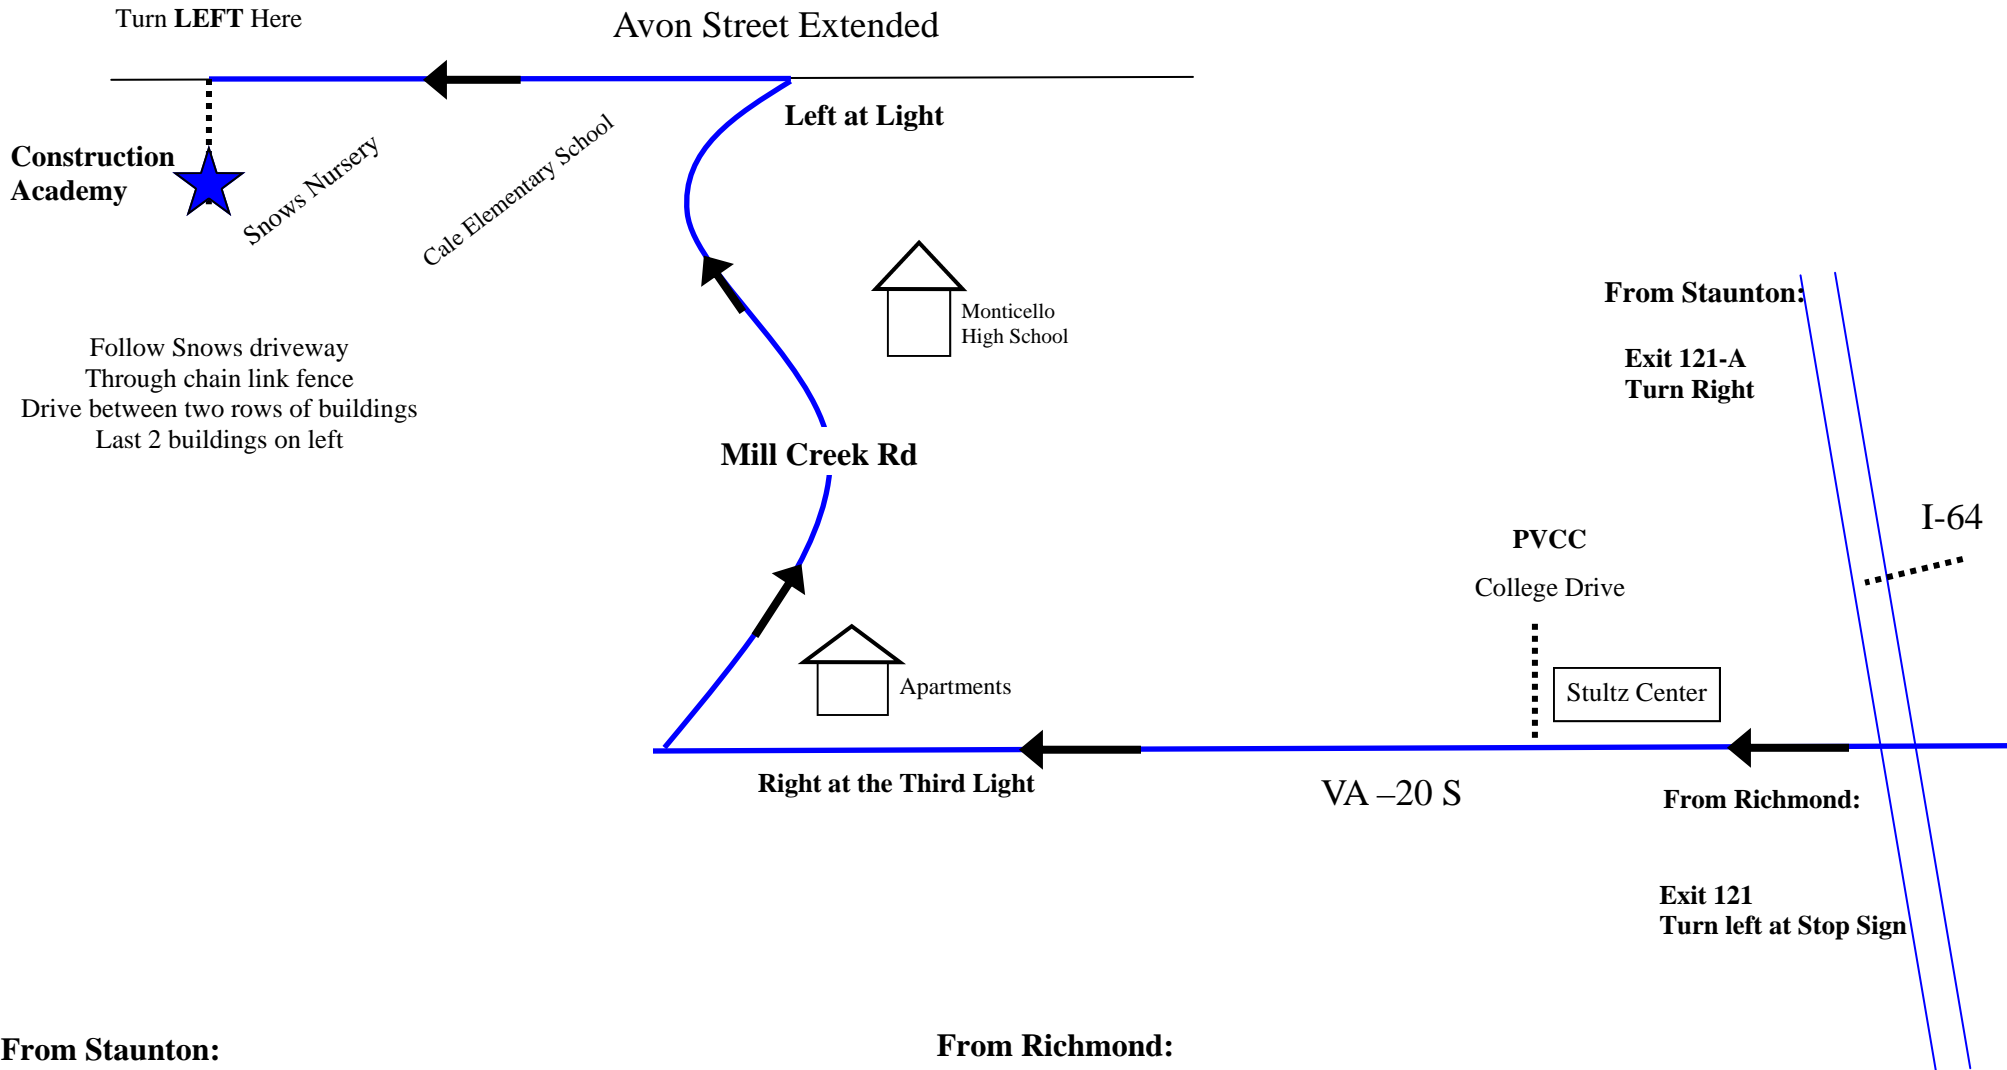

## Directions to 1977 Avon Street Extended Charlottesville, VA 22902

- From Staunton:**
- Take I- 64 East
  - Take Exit 121-A
  - Turn Right onto VA-20 S .9 Miles
  - Turn Right onto Mill Creek Rd .8Miles
  - Turn Left onto Avon Street Extended
  - Turn Left at Snows Nursery
  - Go to the back and make a right

- From Richmond:**
- Take I- 64 West
  - Take Exit 121
  - Turn Left onto VA-20 S .9 Miles
  - Turn Right onto Mill Creek Rd .8 Miles
  - Turn Left onto Avon Street Extended
  - Turn Left at Snows Nursery
  - Go to the Back and make a Right